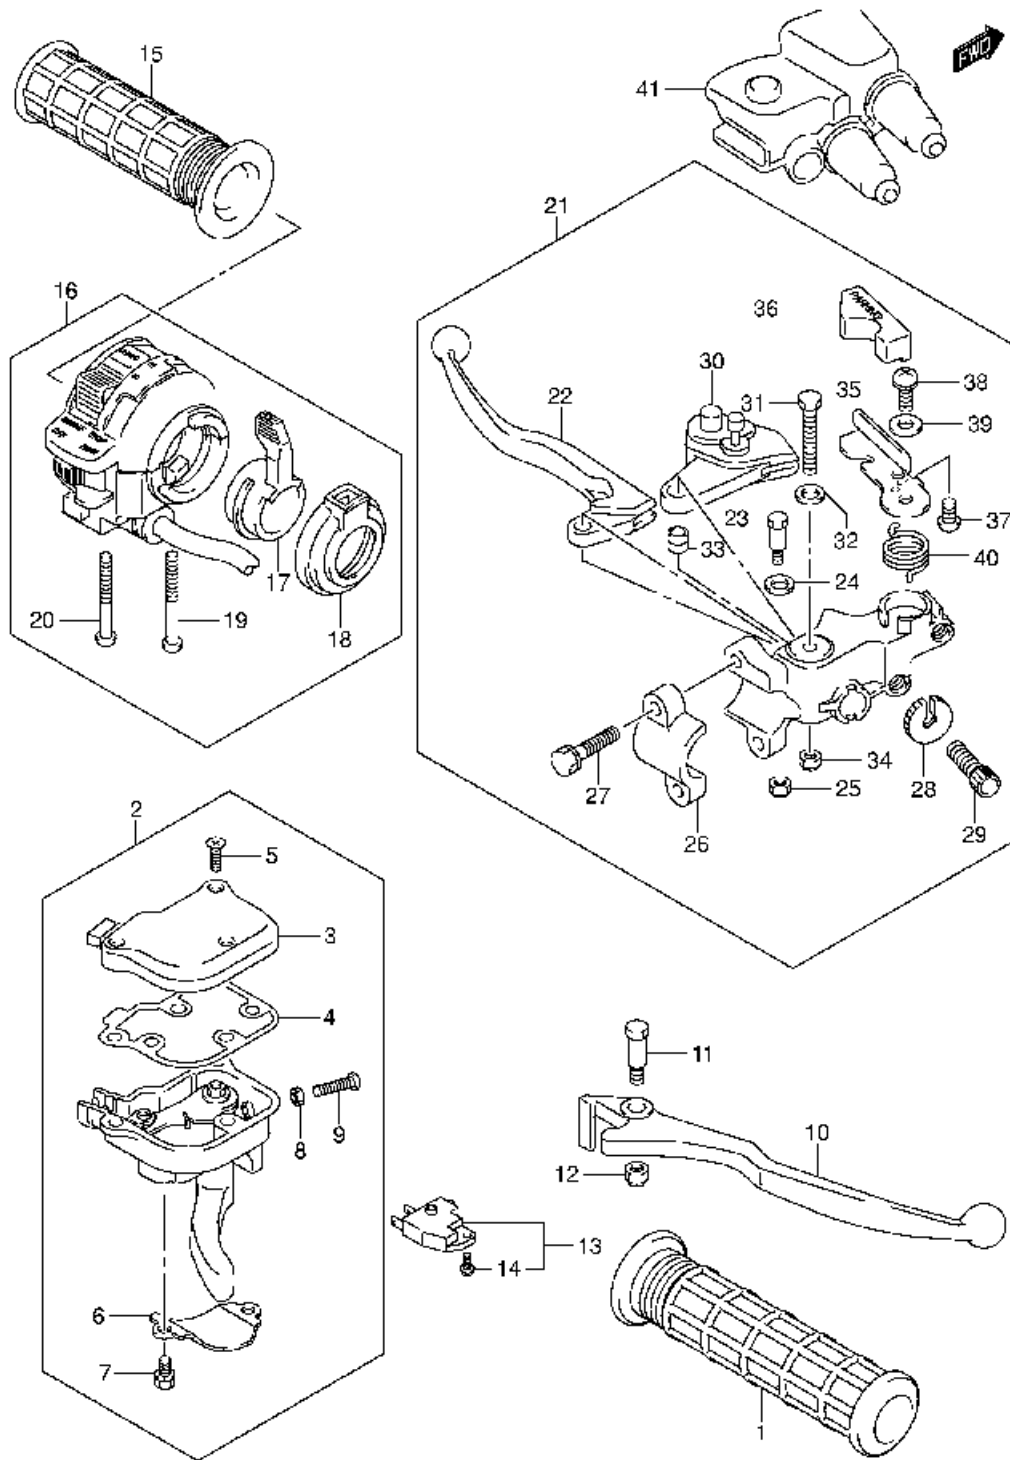

Ref No	Part No	Description
1	12760-29F00	Chain, Cam Shaft Drive
2	12771-29F00	Guide, Cam Chain No.1
3	12782-29F00	Guide, Cam Chain No.2
4	12811-07G00	Tensioner, Cam Chain
5	12812-35C00	Bolt
6	08211-06181	Washer
7	12830-07G00	Adjuster Assy, Tensioner
8	12837-24F10	. . Gasket
9	12833-05A00	. . Plug
10	12831-39F00	. . Spring
11	12837-24A10	Gasket, Adjuster
12	07130-06253	Bolt
13	12773-24F00	Retainer, Cam Chain Guide No.1
14	09126-06011	Screw

Ref No	Part No	Description
1	21200-07G00	Gear Assy, Primary Driven
2	08211-22425	Washer
3	21251-29F00	Spacer, Primary Driven
4	21410-07G00	Hub, Sleeve
5	21441-29F00	Plate, Drive No.1
6	21442-29F00	Plate, Drive No.2
7	21451-44D00	Plate, Driven
8	21462-29F00	Disc, Pressure
9	21413-29F00	Spring
10	07130-06303	Bolt
11	21414-29F00	Washer
12	09262-12001	Bearing, Pressure Disk
13	09140-20001	Nut
14	09167-22021	Lock Washer
15	23110-07G00	Rod, Clutch Push
16	23117-05200	Retainer, Cl Rise Oil Seal
17	23121-29F00	Piece, Cl Rise
18	23122-29F00	Cam Shaft, Cl Rise
19	23271-20902	Arm, Cl Rise
20	09181-10195	Washer, Cl Rise
21	09263-10014	Bearing, Cl Rise Low
22	09263-12024	Bearing, Cl Rise Up
23	09282-10012	Seal, Cl Rise Arm
24	01547-06163	Bolt, Cl Rise Arm
25	02142-06103	Stopper, Cl Rise Cam Shaft

Ref No	Part No	Description
1	57900-07860	Knob Set, Reverse Lock
2	57940-07G00	Bracket, Knob
3	03541-05203	Screw
4	02142-05203	Screw
5	08316-10053	Nut
6	58850-07G00	Bracket, Reverse Cable
7	02162-05103	Bolt
8	09408-00044	Clip