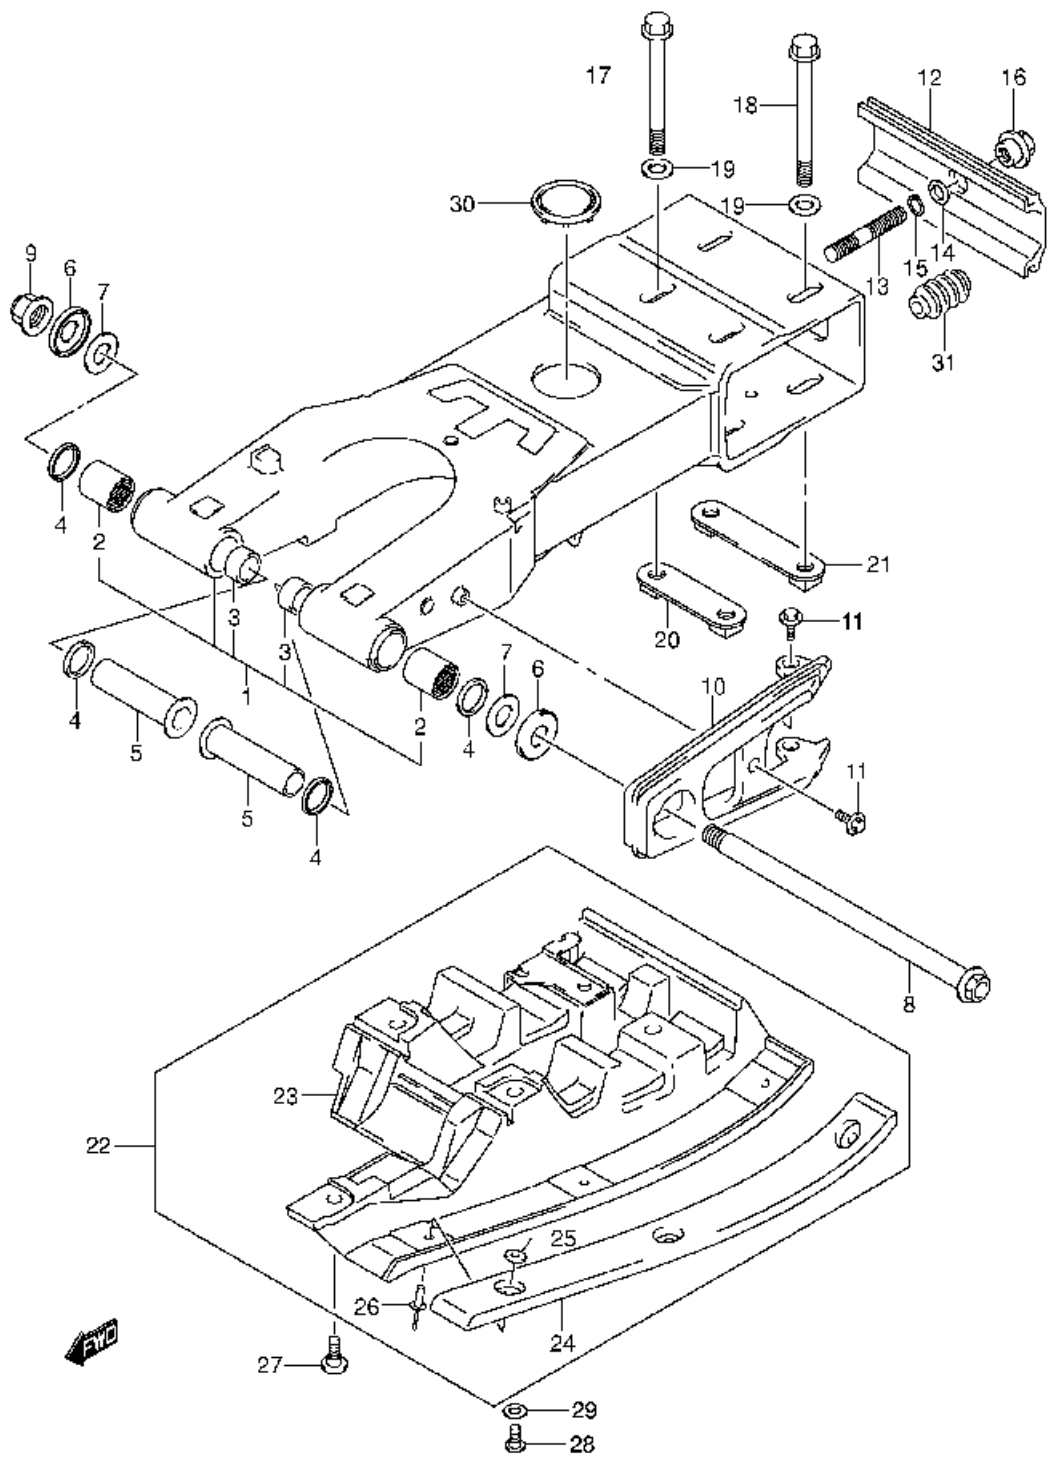

Ref No	Part No	Description
1	61101-07820	Swinging Arm Set, Rear
2	09263-22017	. Bearing, Pivot
3	61261-07G00	. Bush, Rr Swinging Arm Pivot
4	09285-22001	Seal, Pivot Bearing
5	61252-07G00	Spacer
6	61262-28C10	Cover, Pivot Dust
7	08211-17341	Washer, Thrust
8	61211-07G10	Shaft, Pivot
9	08319-31168	Nut
10	61273-07G00	Buffer, Chain Touch Defense
11	09116-06192	Bolt
12	61421-07G00	Plate, Chain Adjuster
13	09108-12014	Bolt, Chain Adjuster
14	09160-20081	Washer, Chain Adjuster Nut
15	08331-31206	Circlip
16	61422-07G00	Nut, Chain Adjuster
17	09103-12074	Bolt, Fr
18	09103-12075	Bolt, Rr
19	09160-12103	Washer
20	61470-07G10	Washer, Axle Housing Set Fr
21	61480-07G10	Washer, Axle Housing Set Rr
22	61305-07G10	Guard Set, Swinging Arm Under
23	61391-07G10	. Guard, Swinging Arm Under
24	61396-07G20	. Buffer, Swgarm Guard
25	09160-04027	. Washer, Buffer
26	09229-04048	. Rivet, Buffer
27	61393-09F10	Bolt, Guard
28	09106-08076	Bolt, Guard Center
29	08322-01103	Washer, Guard Center
30	61222-05A01	Cap, Rr Swinging Arm
31	61425-07G00	Boot, Chain Adjuster Bolt