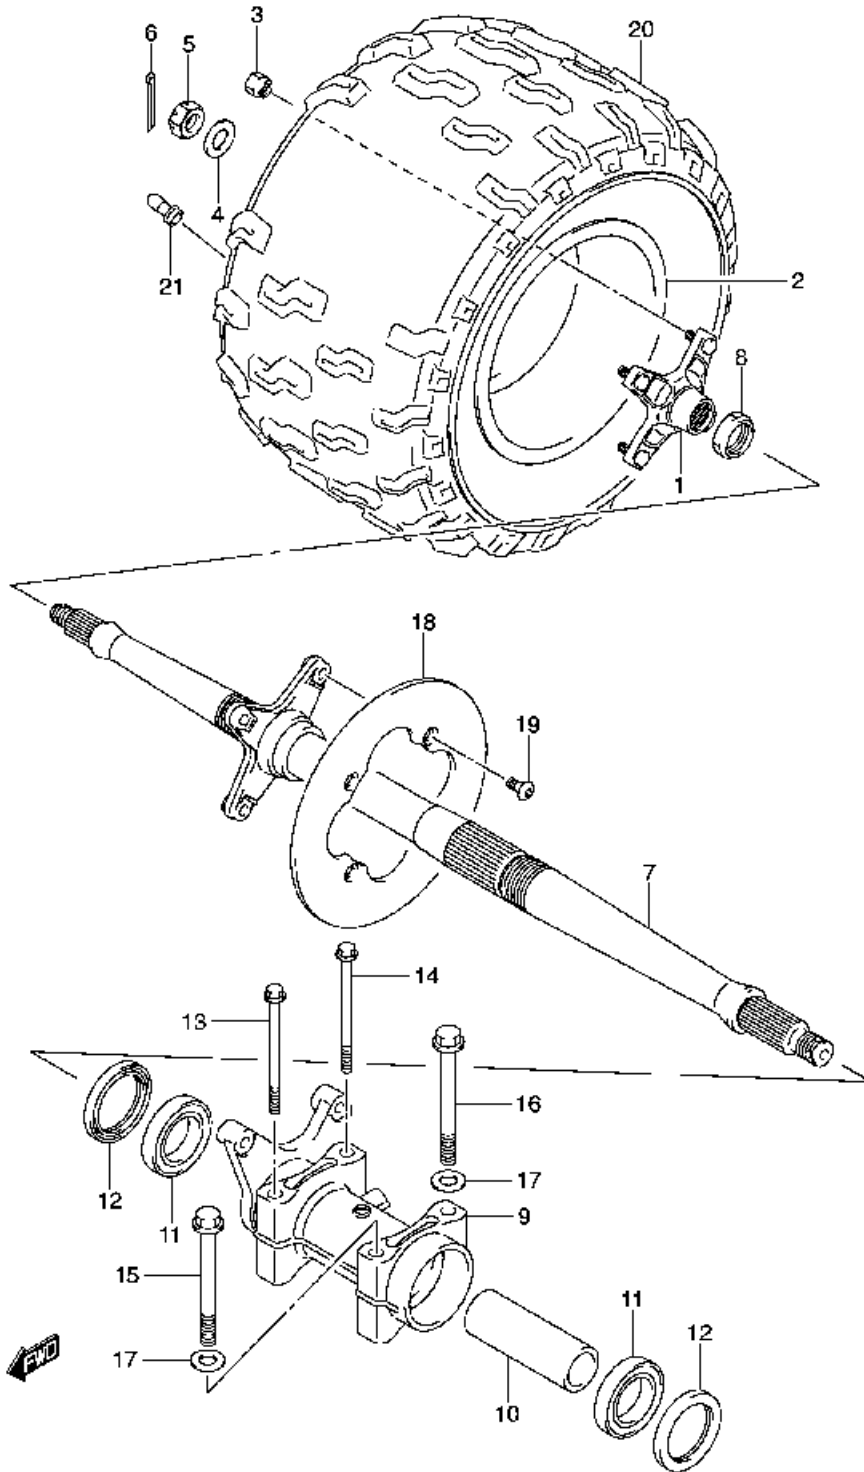

Ref No	Part No	Description
1	64110-07G00-YU8	Hub, Rear Wheel (gray)
2	65310-07G00	Rim, Rear Wheel (9x8.0at)
3	09140-10021	Nut
4	09164-20002	Washer
5	09141-20002	Nut, Hub
6	04111-40408	Cotter Pin
7	64710-07G00	Axle, Rear
8	64871-07G00	Nut, Rear Axle Rh
9	64715-07G00	Housing, Rr Axle Bearing
10	64731-07G00	Spacer, Rr Axle Bearing
11	08123-60087	Bearing, Rear Axle
12	09283-50006	Seal, Rr Axle Bearing Dust
13	09103-10076	Bolt, Housing Front Rh
14	09103-10350	Bolt, Housing Rear Rh
15	09103-12026	Bolt, Housing Front Lh
16	09103-12027	Bolt, Housing Rear Lh
17	09160-12102	Washer, Axle Housing Set Lh
18	69211-07G00	Disc, Rear Brake
19	09106-08160	Bolt, Disc
20	65110-07G00	Tire, Rear
21	43130-24A00	Valve Assy, Wheel Rim (tr412)