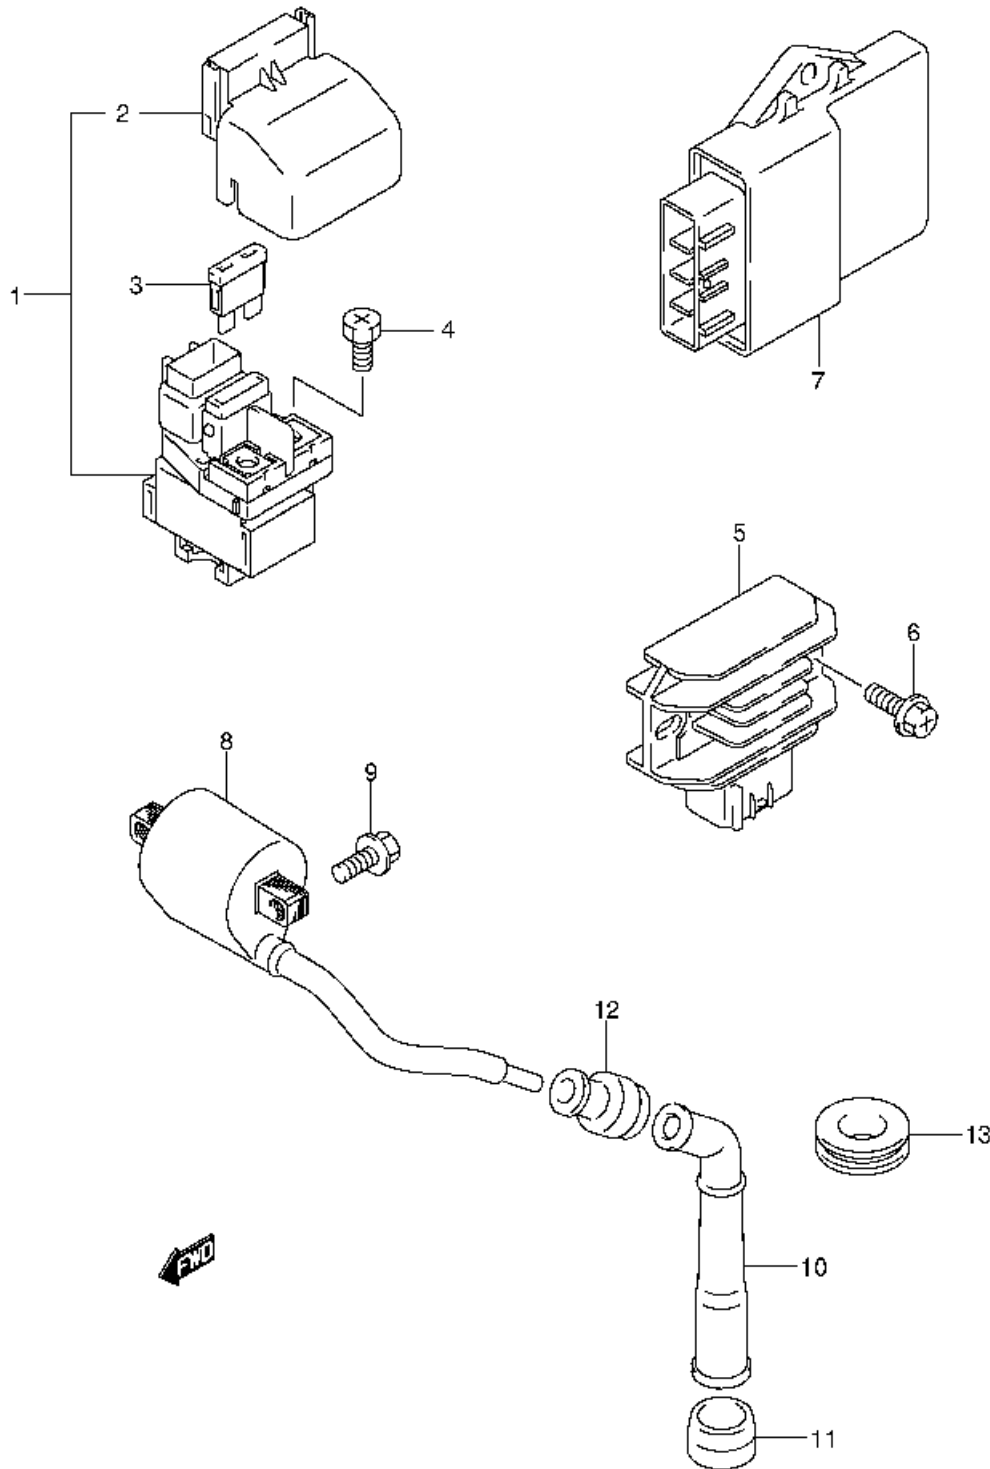

Ref No	Part No	Description
1	31800-07G00	Relay Assy, Starting Motor
2	31861-07G00	• . Cover
3	09481-20101	• . Fuse (20a)
4	09128-06013	Bolt, Starting Motor (6x8)
5	32800-05F10	Rectifier Assy
6	02162-06203	Bolt, Rectifier
7	32900-07G00	Cdi Unit
8	33410-09F00	Coil Assy, Ignition
9	01550-06163	Bolt
10	33510-48B10	Cap Assy, Spark Plug
11	33541-23E01	Seal, Spark Plug Cap
12	33542-38B00	Seal, High Tension Cord
13	33543-33E01	Cover, Spark Plug Cap