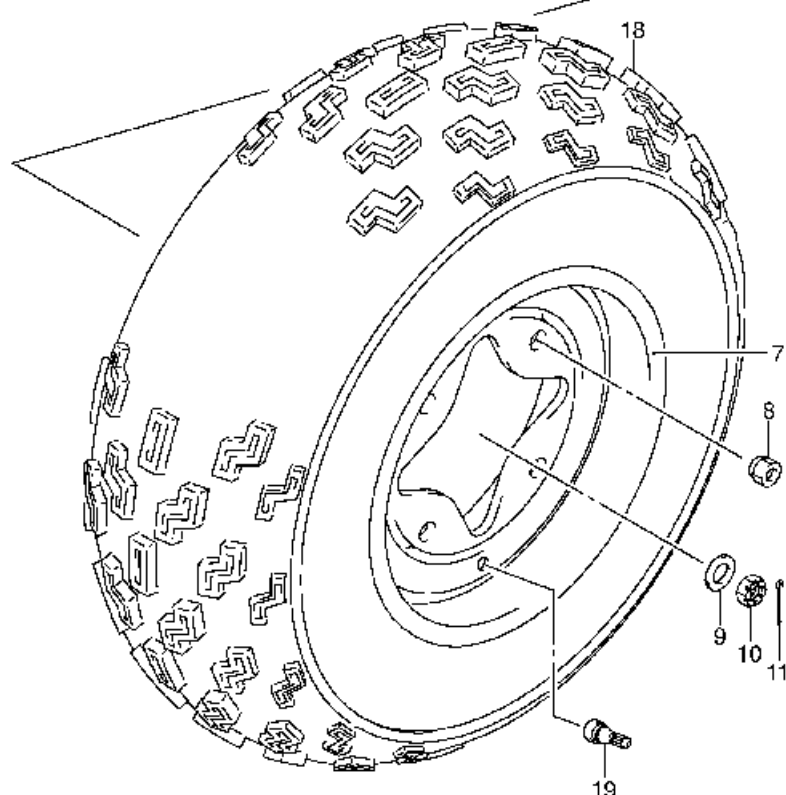

Ref No	Part No	Description
1	54110-07G00-YU8	Hub, Front Wheel (gray)
2	08120-60047	Bearing, Front Hub Inner
3	09262-15024	Bearing, Front Hub Outer
4	09284-26002	Dust Seal Inner
5	09284-21001	Dust Seal Outer
6	54731-07G00	Spacer, Front Hub Bearing
7	55310-07G00	Rim, Front Wheel (10x5.5at)
8	09140-10021	Nut
9	08322-01143	Washer
10	08314-40143	Nut, Hub
11	04111-30308	Pin, Cotter
12	09180-15068	Spacer, Front Axle
13	09180-20119	Spacer, Fr Axle No.2
14	59211-07G00	Disc, Front Brake
15	09106-08160	Bolt, Brake Disc
16	59231-07G10	Cover, Front Disc
17	09103-06083	Bolt
18	55110-07G00	Tire, Front
19	43130-24A00	Valve Assy, Wheel Rim (tr412)
20	54138-07G00	Plate, Front Hub