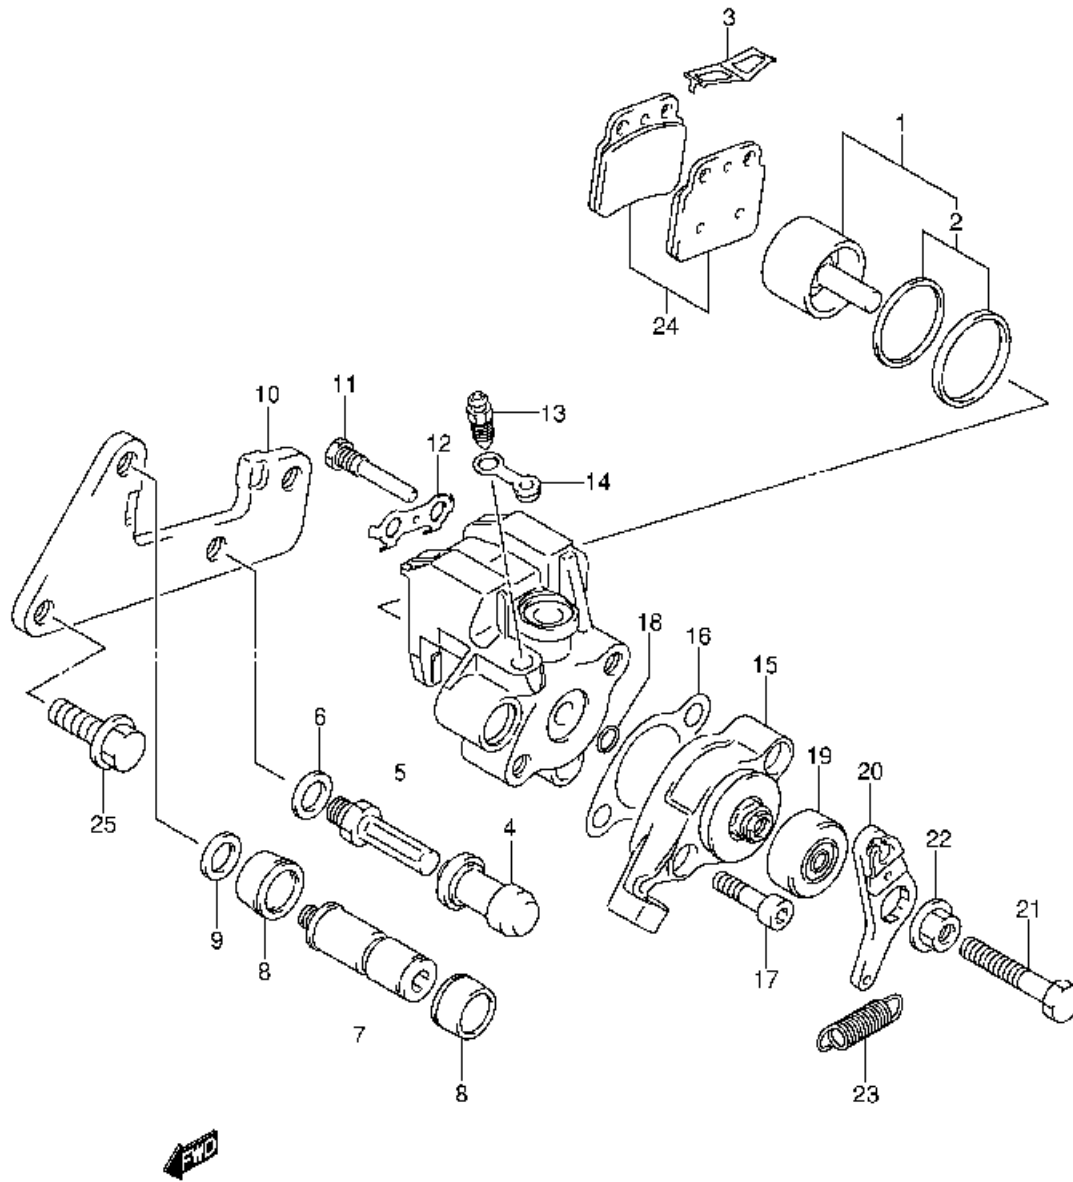

Ref No	Part No	Description
	69100-07G10-999	Caliper Assy, Rear
1	69100-19850	. Piston Set
2	69100-13820	.. Seal Set, Piston
3	59315-13A00	. Spring, Pad
4	59386-13A00	. Boot
5	59382-13A00	. Bolt
6	59314-13A00	. Washer
7	69305-19A00	. Pin
8	59303-13A00	. Boot
9	59306-13A00	. Spring
10	69151-07G00	. Bracket
11	59345-13A00	. Pin
12	59346-13A00	. Washer
13	59121-01A00	. Bleeder
14	59122-01A00	. Cap, Bleeder
15	69320-07G00	. Parking
16	69326-19A01	. Packing
17	69321-19A00	. Bolt
18	69322-19A00	. O Ring
19	69329-19A00	. Boot
20	69325-19A00	. Arm
21	69127-07G00	. Bolt, Adjust
22	69323-19A00	. Nut
23	69328-19A00	. Spring
24	69100-07810	Pad Set
25	09103-08156	Bolt