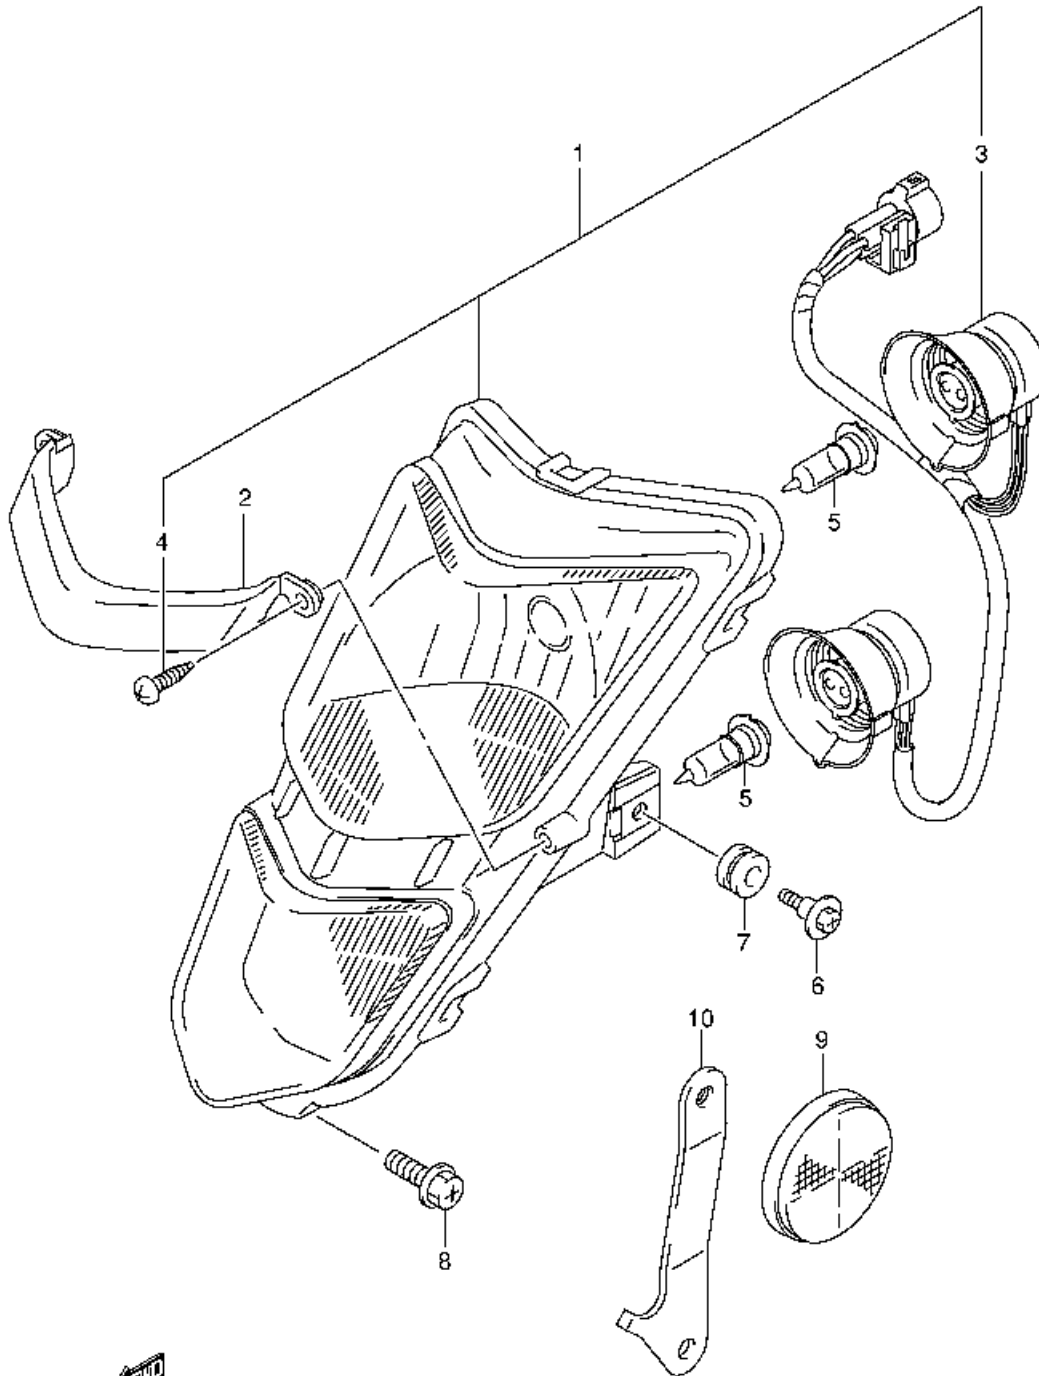

Ref No	Part No	Description
1	35100-07G00-YU1	Headlamp Assy (yellow)
1	35100-07G00-30H	Headlamp Assy (white)
2	35143-07G00-YU1	. . Molding (yellow)
2	35143-07G00-30H	. . Molding (white)
3	35171-07G00	. . Socket/cord Assy
4	03511-04123	. . Screw
5	09471-12097	Bulb (14v30/30w)
6	09139-06118	Screw, Headlamp
7	09320-10501	Cushion
8	02162-06163	Bolt, Headlamp Adjust
9	35950-14A00	Reflex Reflector Assy, Fr
10	35956-07G01	Bracket, Fr Side Rh
10	35957-07G01	Bracket, Fr Side Lh