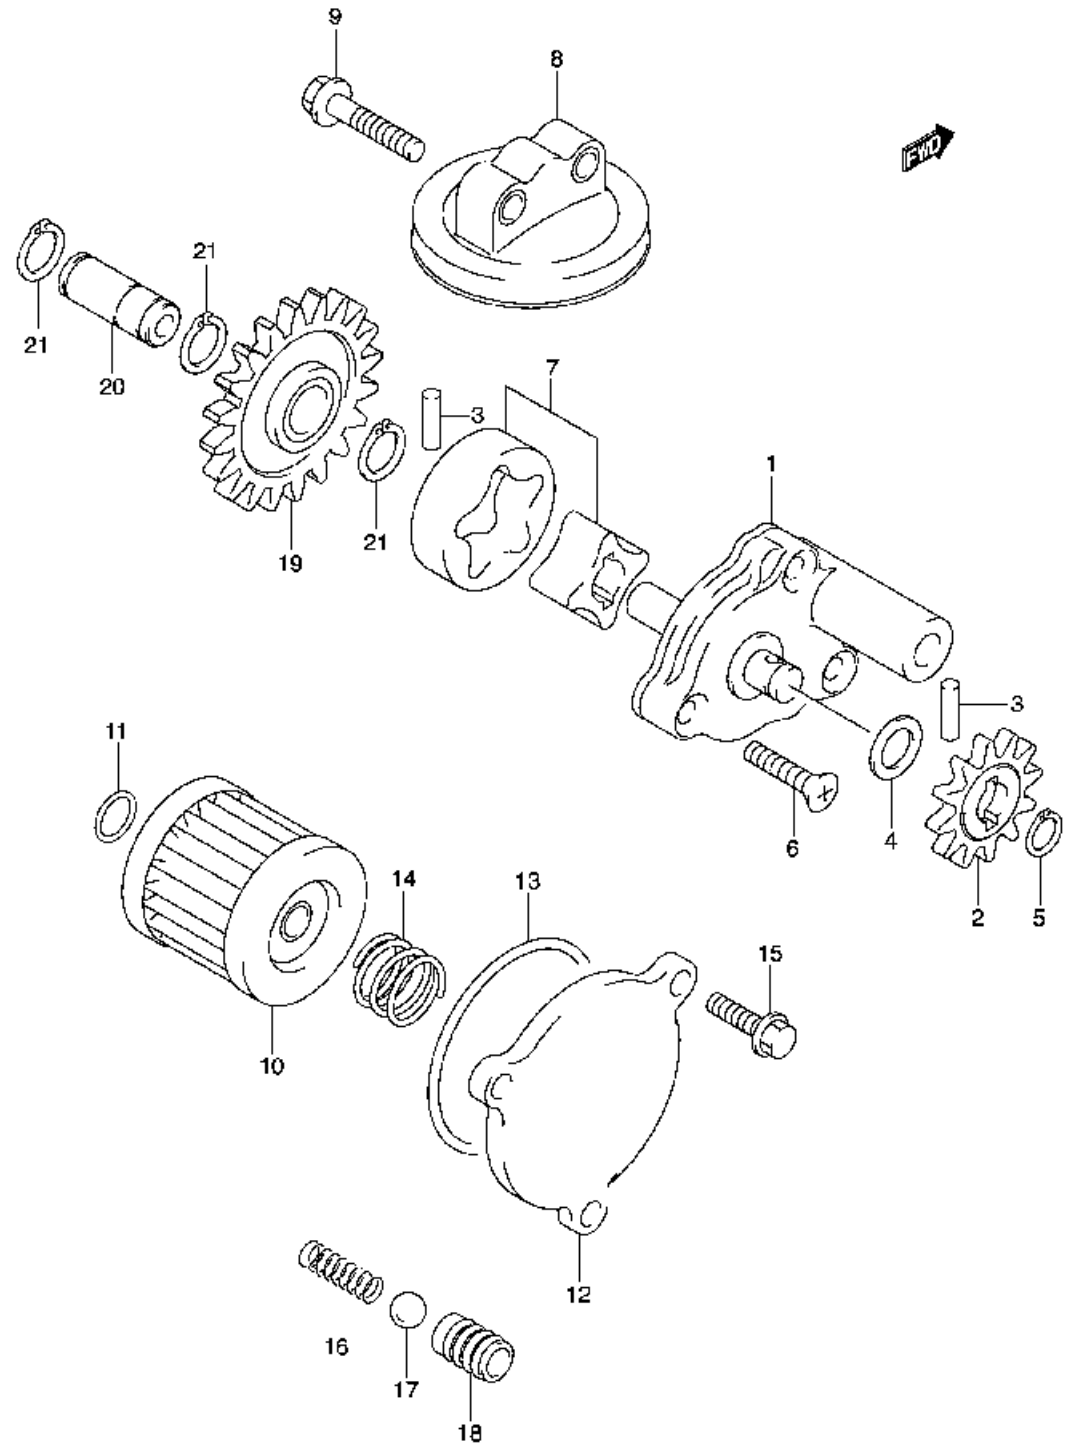

Ref No	Part No	Description
1	12611-07G00	Gear, Starter Idle No.1
2	09181-12130	Washer
3	08331-31126	Circlip
4	12615-07G00	Pin
5	12600-29F00	Limiter Assy, Starter Idle Gear
6	12618-31D01	Bush
7	08211-10221	Washer
8	12600-29810	Clutch Set, Starter
9	09263-25049	• Bearing (25x31x19)
10	07130-06163	Bolt

Ref No	Part No	Description
1	12760-29F00	Chain, Cam Shaft Drive
2	12771-29F00	Guide, Cam Chain No.1
3	12782-29F00	Guide, Cam Chain No.2
4	12811-07G00	Tensioner, Cam Chain
5	12812-35C00	Bolt
6	08211-06181	Washer
7	12830-07G00	Adjuster Assy, Tensioner
8	12837-24F10	. . Gasket
9	12833-05A00	. . Plug
10	12831-39F00	. . Spring
11	12837-24A10	Gasket, Adjuster
12	07130-06253	Bolt
13	12773-24F00	Retainer, Cam Chain Guide No.1
14	09126-06011	Screw

AIR CLEANER

Ref No	Part No	Description
1	13700-07G00	Cleaner Assy, Air
2	13780-07G00	. . Filter
3	13791-03G00	. . Holder
4	13792-03G00	. . Stopper, Holder
5	02142-06163	. . Screw
6	13881-07G00	. . Tube, Outlet
7	13858-14D20	. . Joint
8	13859-41B10	. . Plug, Breather
9	09401-14301	. . Clip
10	09402-82208	. . Clamp (cleaner Side)
11	09402-64203	. . Clamp (carburetor Side)
12	13810-07G00	. . Trap, Flame
13	13740-07G00	. . Cap, Air Cleaner
14	13746-07G00 Gasket
15	13891-07G00	. . Joint, Inlet
16	13896-07G00	. . Duct, Inlet
17	09402-56208	. . Clamp
18	01550-06163	Bolt, Air Cleaner Rh
19	01547-06203	Bolt, Air Cleaner Lh

Ref No	Part No	Description
1	16400-29F00	Pump Assy, Engine Oil No.1
2	16331-29F01	Gear, Driven
3	09261-04009	Pin
4	09181-10158	Washer
5	08331-31106	Circlip
6	02122-06253	Screw
7	16410-29F00	Rotor Set, Oil Pump No.2
8	16520-29F00	Strainer, Oil Pump
9	01550-06253	Bolt
10	16510-29F00	Filter, Engine Oil
11	09280-13004	O Ring (d:1.9,id:13.0)
12	16512-47E00	Cap, Oil Filter
13	09280-54001	O Ring (d:2.4,id:52.6)
14	09440-18002	Spring
15	01547-06163	Bolt
16	09440-07073	Spring
17	06111-12004	Ball
18	16442-29F00	Seat, Oil Check Valve
19	16321-29F00	Gear, Oil Pump Idle
20	16322-29F00	Shaft
21	08331-31126	Circlip