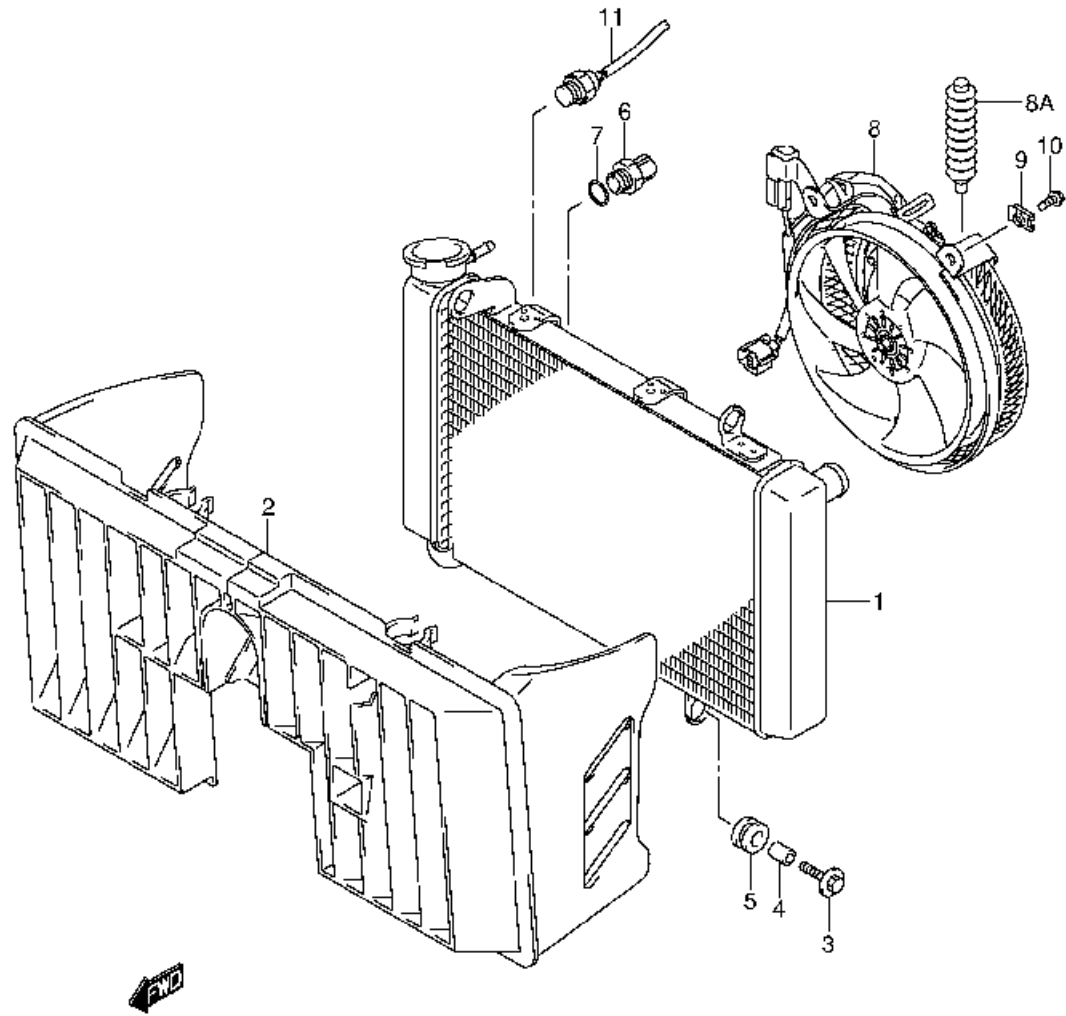

Ref No	Part No	Description
1	17710-07G10	Radiator Assy, Water
2	17760-07G00	Cover, Radiator
3	09118-06097	Bolt
4	09180-06290	Spacer
5	09320-10042	Cushion
6	17680-50F70	Switch, Radiator Fan
7	17689-50F00	O Ring
8	17800-07G10	Fan Assy, Radiator
8a	17820-07G10	Boot
9	17802-14F00	Nut
10	01550-06103	Bolt
11	34850-07G00	Switch Assy, Water Temp