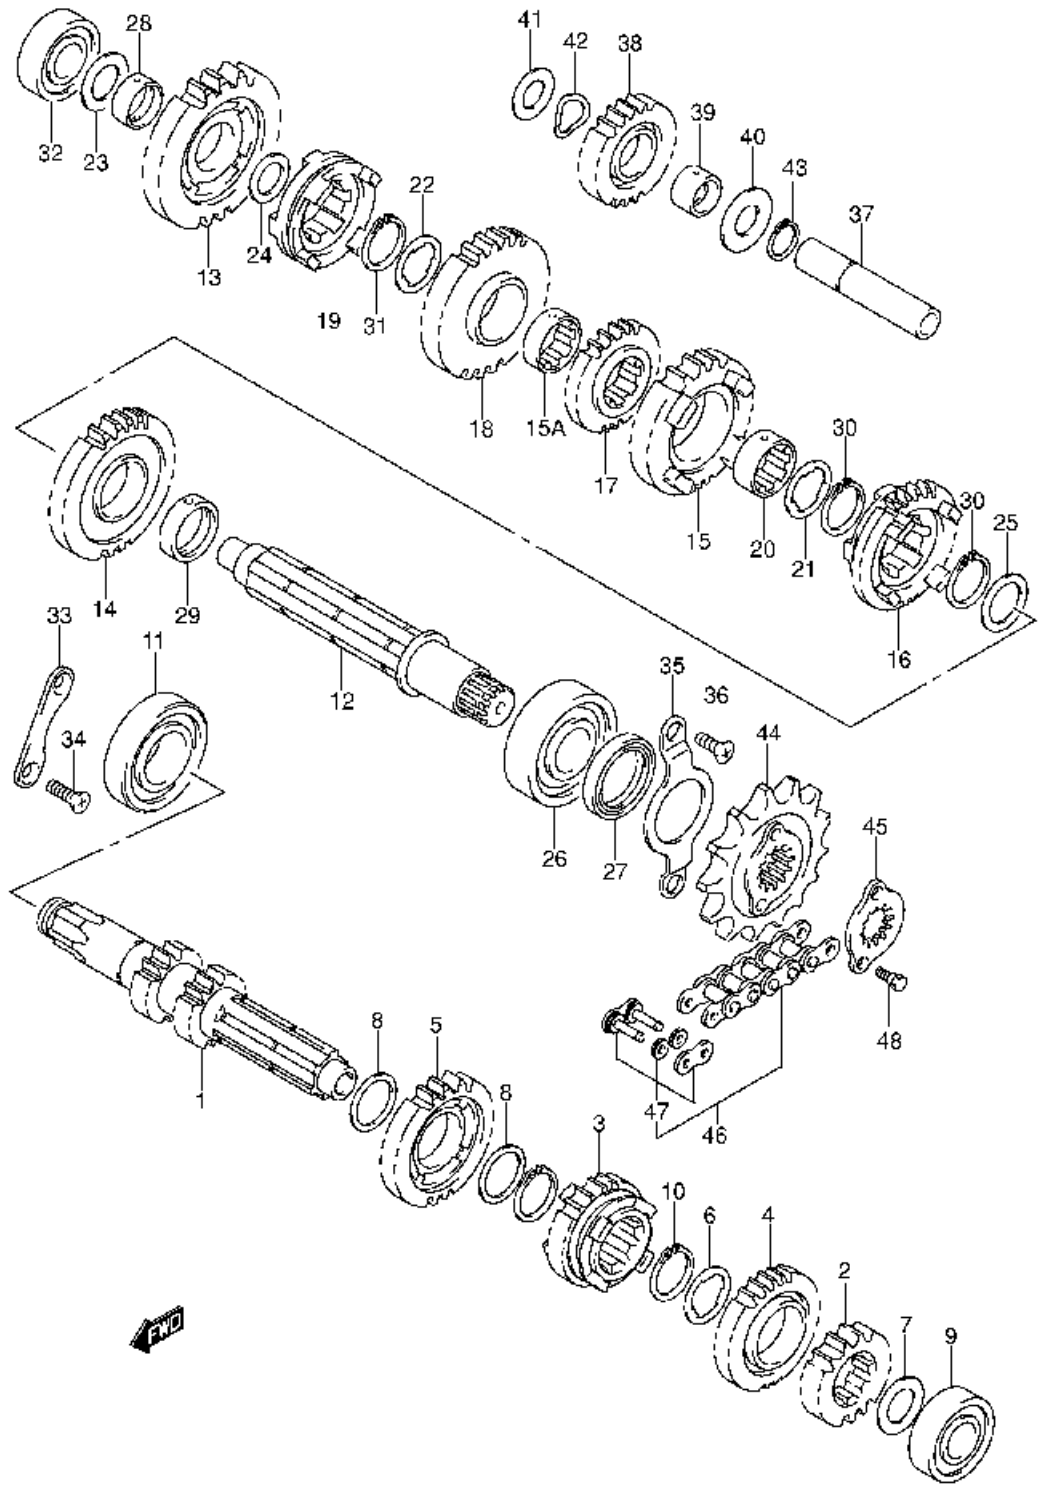

TRANSMISSION

Ref No	Part No	Description
1	24120-07G00	Shaft, Counter (nt:13)
2	24221-07G00	Gear, 2nd Drive (nt:18)
3	24231-07G00	Gear, 3rd Drive (nt:21)
4	24241-07G00	Gear, 4th Drive (nt:23)
5	24251-07G00	Gear, 5th Drive (nt:26)
6	09167-25012	Washer, 4th
7	09181-17223	Washer, 2nd (17x30x1.0)
8	09181-25139	Washer, 5th (25x32x1.0)
9	09262-17027	Bearing, Cntr Shaft Lh
10	09380-25003	Circlip, 4th/5th Drive
11	09262-25122	Bearing, Cntr Shaft Rh
12	24130-07G00	Drive Shaft
13	24311-07G00	Gear, 1st Driven (nt:33)
14	24321-07G00	Gear, 2nd Driven (nt:30)
15	24331-07G00	Gear, 3rd Driven (nt:26)
15a	24332-24510	Bush, Reverse Driven
16	24341-07G00	Gear, 4th Driven (nt:23)
17	24351-07G00	Gear, 5th Driven (nt:22)
18	24571-07G01	Gear, Reverse Driven (nt:28)
19	24581-07G00	Dog, Reverse
20	29215-07G00	Bush, 3rd Driven
21	09167-25016	Washer, 3rd Driven
22	09167-25016	Washer, Reverse Driven
23	09181-17223	Washer, 1st Driven Rh
24	09181-20195	Washer, 1st Driven Lh
25	09181-25167	Washer, 2nd Driven
26	09262-25125	Bearing, Drive Shaft Lh
27	09283-25086	Seal, Drive Shaft Oil
28	09300-20033	Bush, 1st Driven
29	09300-25020	Bush, 2nd Driven
30	09380-25003	Circlip, 2nd/3rd Driven
31	09380-25003	Circlip, Reverse Driven
32	09262-17023	Bearing, Drive Shaft Rh
33	24741-05G00	Retainer, Counter Shaft Rh
34	09126-06011	Screw (6x12)
35	24751-07G00	Retainer, Drive Shaft Oil Seal
36	09126-06007	Bolt, Retainer
37	24551-05G00	Shaft, Reverse Idle
38	24561-07G00	Gear, Reverse Idle (nt:24)
39	24562-05G00	Bush, Reverse
40	09181-17195	Washer (17x28x1.0)
41	09181-17021	Washer (17x36x1.0)
42	09164-22011	Wave Washer
43	08331-31176	Circlip
44	27511-07G00	Sprocket, Engine (nt:14)
45	27512-07G00	Plate, Sprocket
46	27600-29F10-112)	Chain Assy (rk520kz0,112l)
47	27620-29F10	• Joint Set
48	09111-06039	Bolt