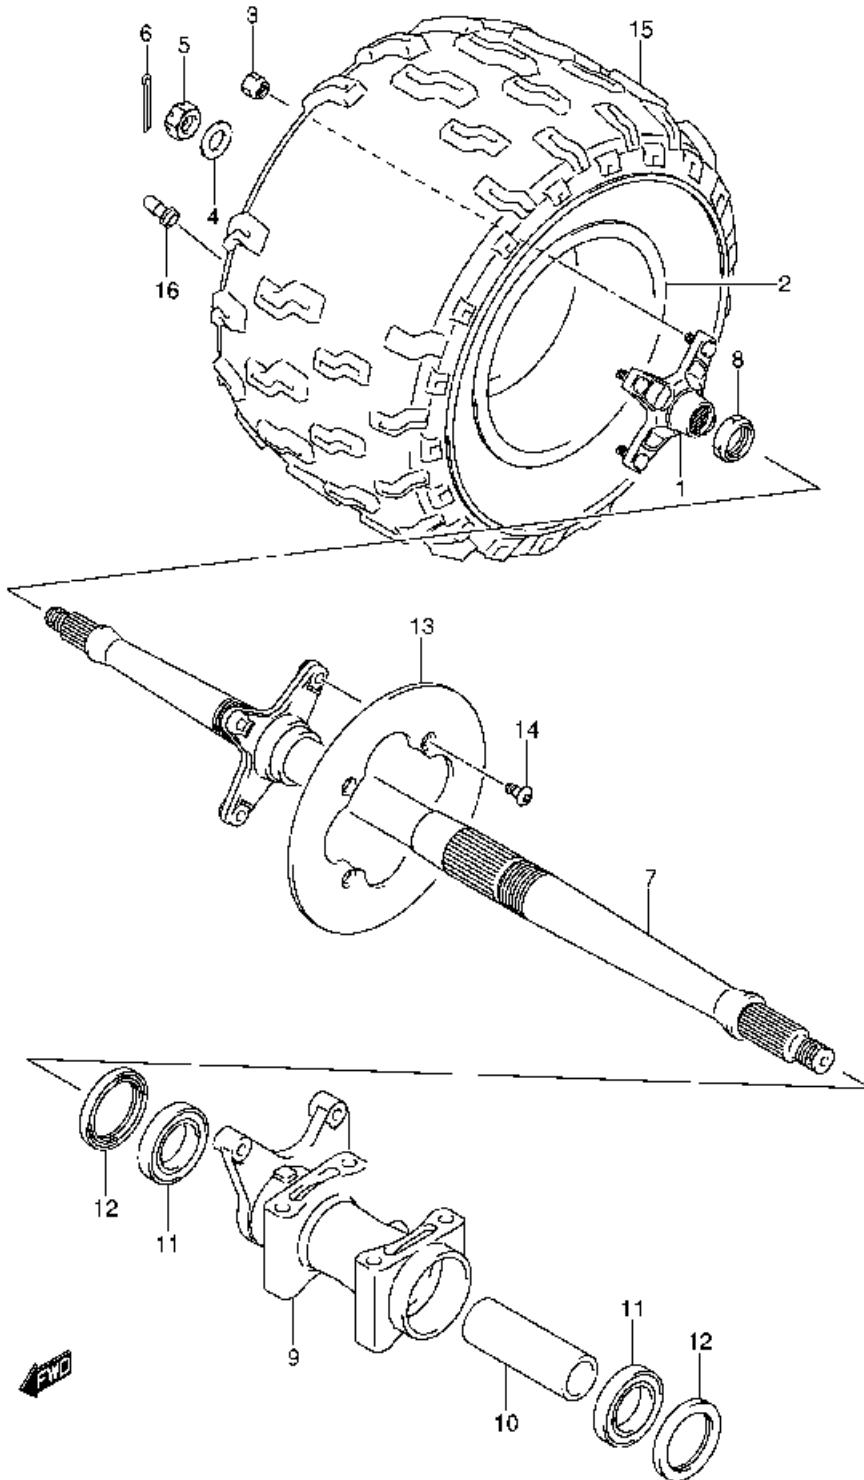

Ref No	Part No	Description
1	64110-07G00-YU8	Hub, Rear Wheel (gray)
2	65310-07G00	Rim, Rear Wheel (9x8.0at)
3	09140-10021	Nut
4	09164-20002	Washer
5	09141-20002	Nut, Hub
6	04111-40408	Cotter Pin
7	64710-07G10	Axle, Rear
8	64871-07G00	Nut, Rear Axle Rh
9	64715-07G10	Housing, Rr Axle Bearing
10	64731-07G00	Spacer, Rr Axle Bearing
11	08123-60087	Bearing, Rear Axle
12	09283-50006	Seal, Rr Axle Bearing Dust
13	69211-07G00	Disc, Rear Brake
14	09106-08160	Bolt, Disc
15	65110-07G00	Tire, Rear
16	43130-24A00	Valve Assy, Wheel Rim (tr412)