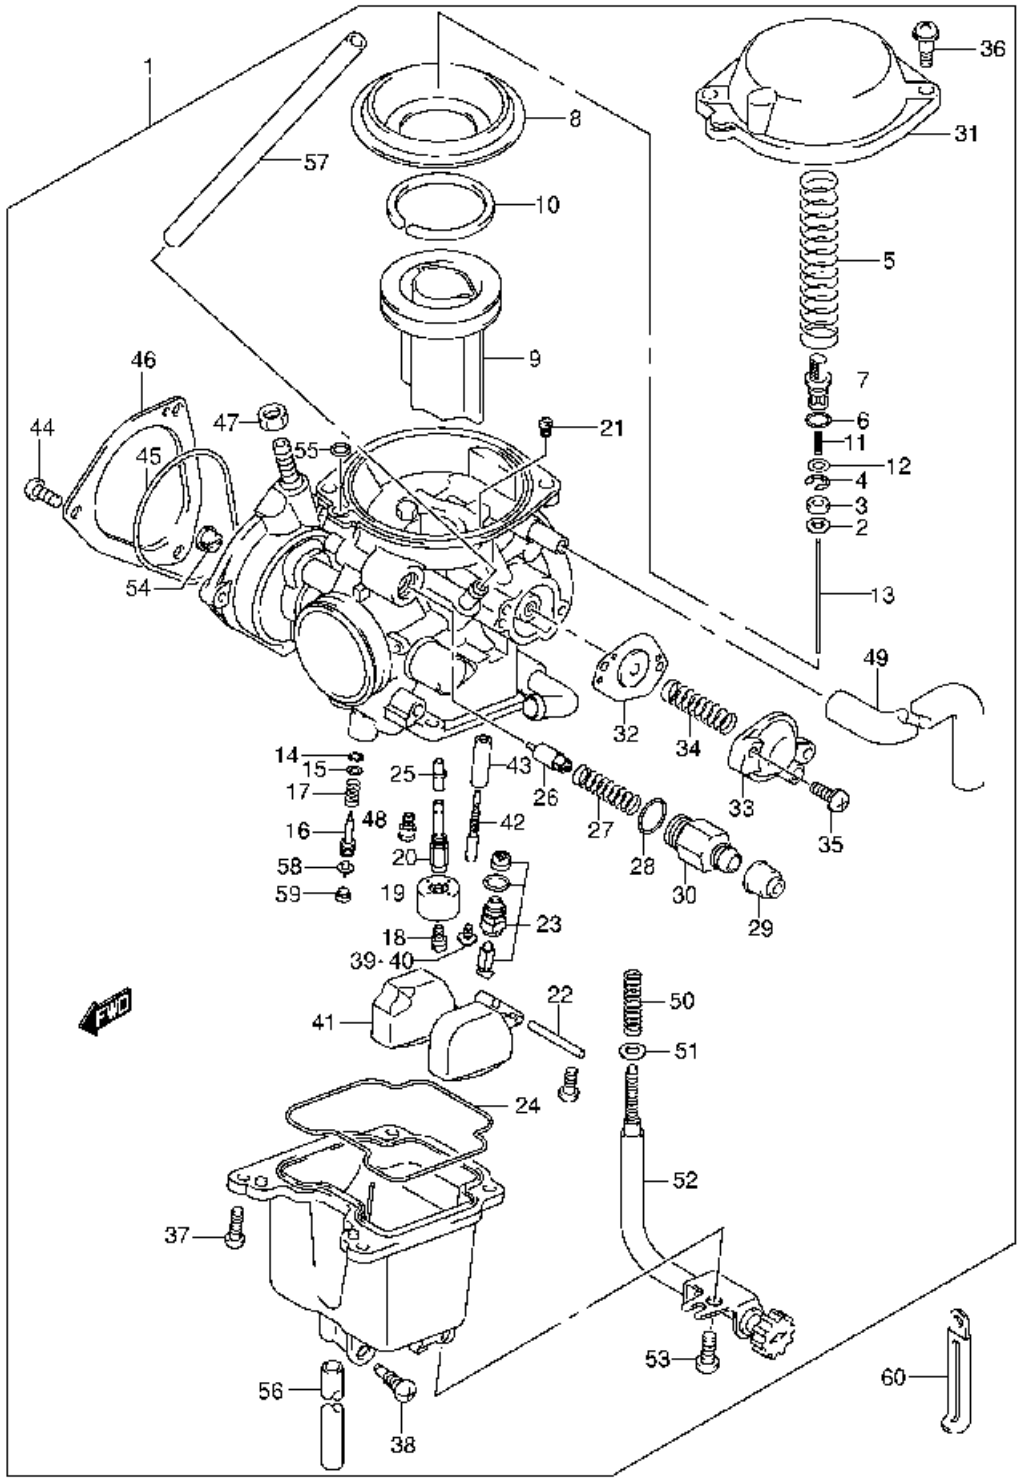

Ref No	Part No	Description
1	11341-07G00	Cover, Clutch
2	11482-07G00	Gasket, Clutch Cover
3	01550-08123	Plug, Oil Gallery
4	09168-08008	Gasket, Oil Gallery Plug
5	04211-09149	Pin
6	01547-06303	Bolt
7	09168-06023	Gasket
8	01547-06123	Plug, Oil Gallery
9	09168-06023	Gasket
10	09247-12006	Plug, Oil Gallery (12x10)
11	09168-12002	Gasket (12.1x16.2x1.2)
12	01550-06103	Bolt, Oil Level
13	09168-06004	Gasket (6.2x11x1.2)
14	11351-07G00	Cover, Magneto
15	11483-07G00	Gasket, Magneto Cover
16	04211-09149	Pin
17	01547-06303	Bolt
18	01547-06403	Bolt
19	09248-14011	Plug, T.d.c.
20	09168-14002	Gasket (13.8x18.8x0.4)
21	09259-36016-20H	Plug, Crank Hole
22	09280-33004	O Ring (d:3.1,id:32.7)
23	11360-07G00	Cover, Engine Sprocket
24	01547-06603	Bolt
25	09160-06126	Washer (6.5x14x2)
26	11352-29F50	Cover, Starter Idle Gear
27	09280-71004	O Ring (d:2.6,id:69.6)
28	01547-06163	Bolt
29	27640-07G00	Plate, Chain Guide

Ref No	Part No	Description
1	12611-07G00	Gear, Starter Idle No.1
2	09181-12130	Washer
3	08331-31126	Circlip
4	12615-07G00	Pin
5	12600-29F00	Limiter Assy, Starter Idle Gear
6	12618-31D01	Bush
7	08211-10221	Washer
8	12600-29810	Clutch Set, Starter
9	09263-25049	• Bearing (25x31x19)
10	07130-06163	Bolt

Ref No	Part No	Description
1	12651-29F00	Balancer, Crank
2	09262-15030	Bearing
3	12666-29F10	Gear, Driven
4	09261-05005	Pin, Inner Race
5	09140-12038	Nut (m12)
6	09181-12009	Washer (12.2x47x1.6)
7	12669-29F00	Race, Driven Gear Inner
8	09202-04017	Pin, Driven Gear
9	09440-09031	Spring, Driven Gear

Ref No	Part No	Description
1	12760-29F00	Chain, Cam Shaft Drive
2	12771-29F00	Guide, Cam Chain No.1
3	12782-29F00	Guide, Cam Chain No.2
4	12811-07G00	Tensioner, Cam Chain
5	12812-35C00	Bolt
6	08211-06181	Washer
7	12830-07G00	Adjuster Assy, Tensioner
8	12837-24F10	. . Gasket
9	12833-05A00	. . Plug
10	12831-39F00	. . Spring
11	12837-24A10	Gasket, Adjuster
12	07130-06253	Bolt
13	12773-24F00	Retainer, Cam Chain Guide No.1
14	09126-06011	Screw