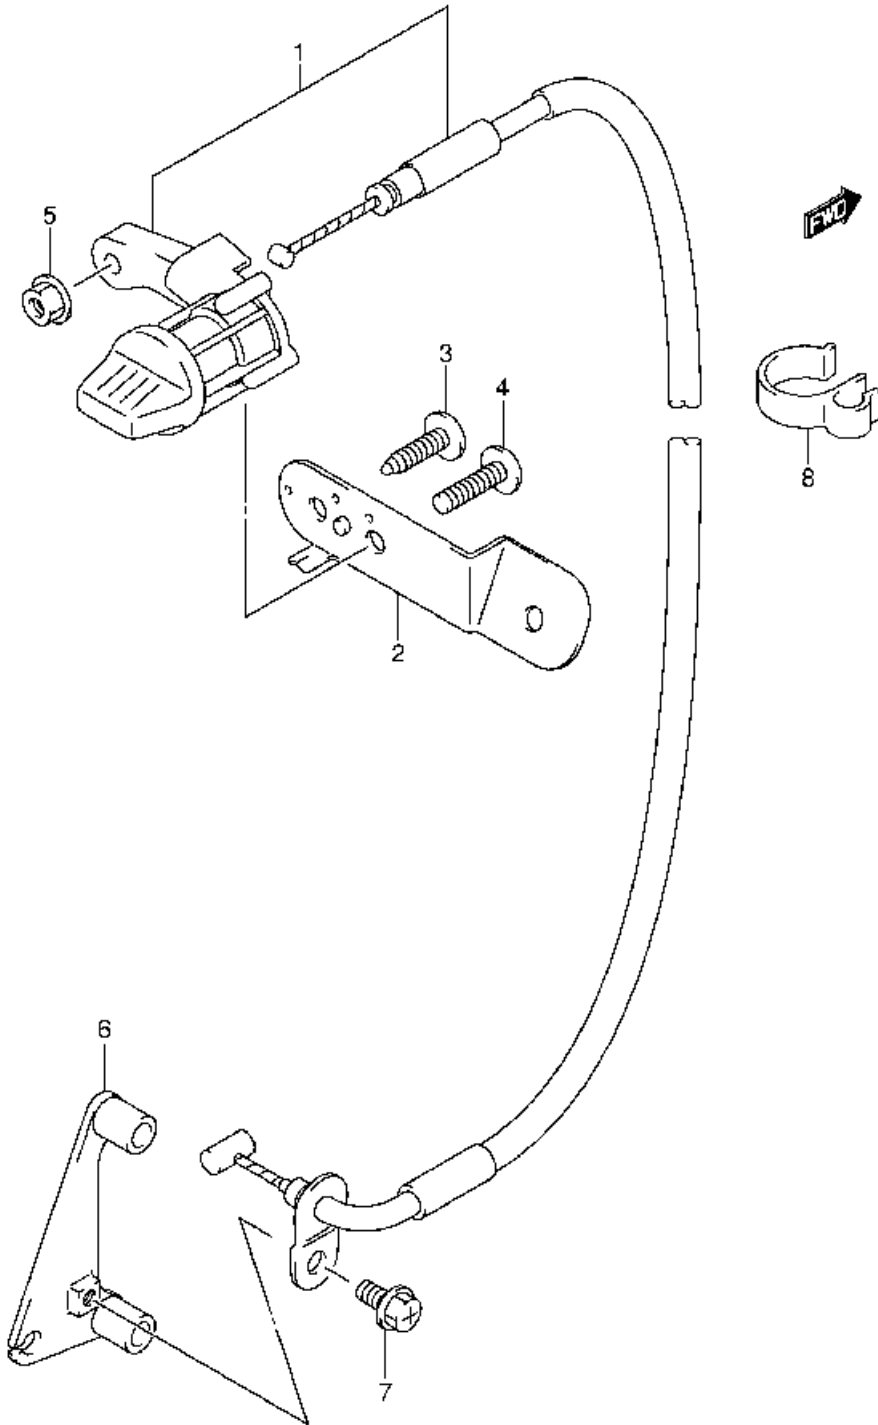

Ref No	Part No	Description
1	57900-07860	Knob Set, Reverse Lock
2	57940-07G00	Bracket, Knob
3	03541-05203	Screw
4	02142-05203	Screw
5	08316-10053	Nut
6	58850-07G00	Bracket, Reverse Cable
7	02162-05103	Bolt
8	09408-00044	Clip