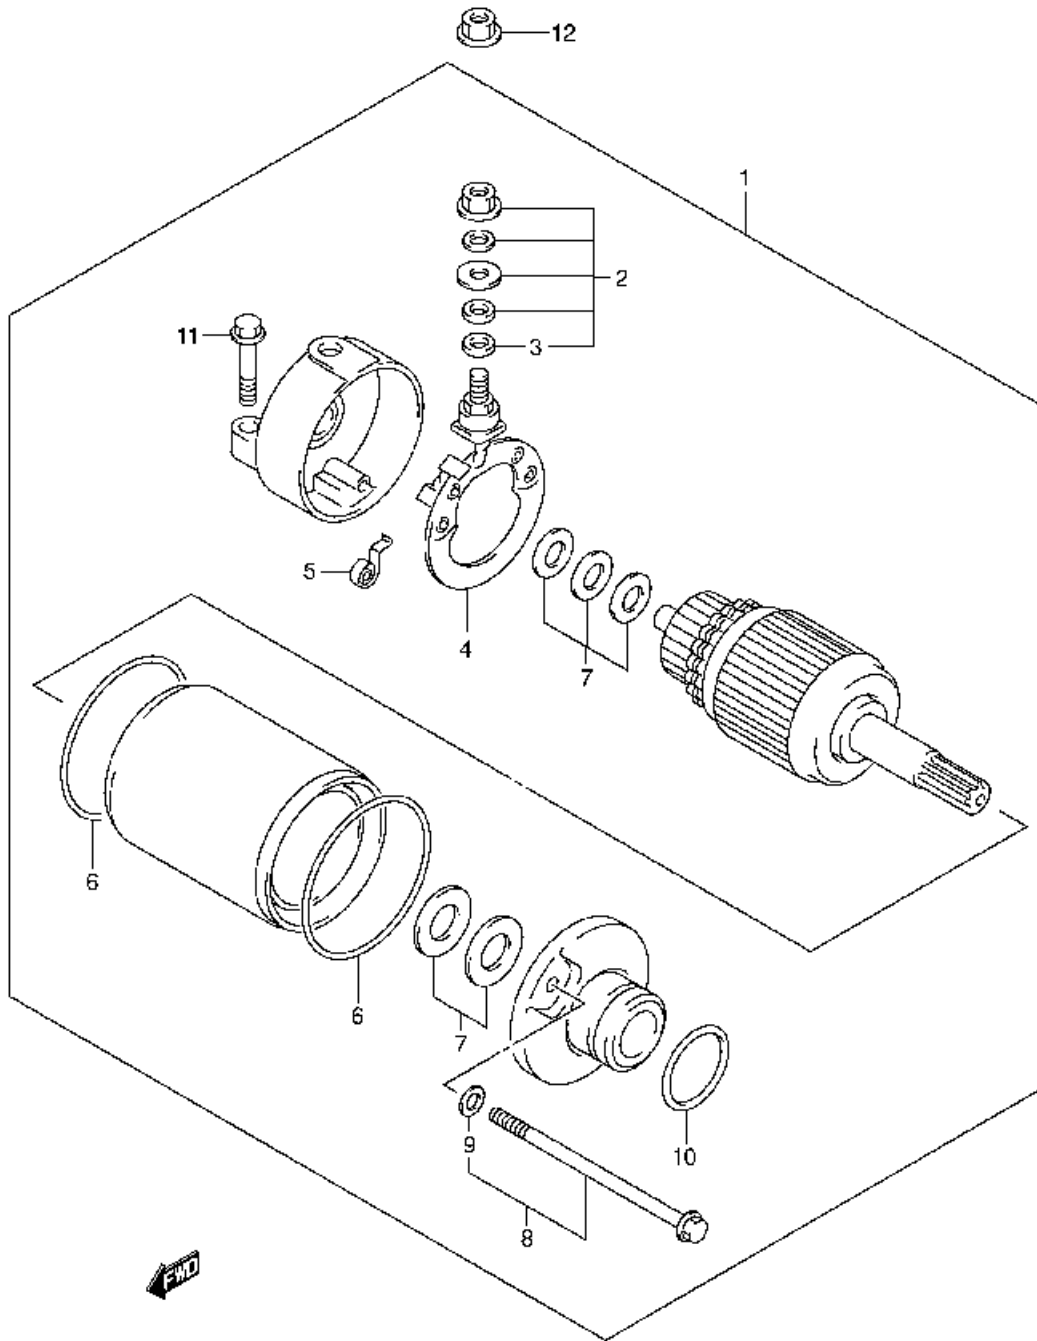

Ref No	Part No	Description
1	31100-29F00	Motor Assy,starting
2	31130-13E00	. . Brush Terminal Set
3	31143-49040	. . O Ring
4	31132-13E00	. . Brush Holder Set
5	31135-31300	. . Brush Spring
6	31264-13E00	. . O Ring
7	31170-19B10	. . Washer Set
8	31280-19F00	. . Set Bolt
9	31156-13E00	•• . O Ring
10	09280-24003	. . O Ring (d:3.0,id:24.5)
11	01547-06253	Bolt
12	08361-35068	Nut, Starting Motor