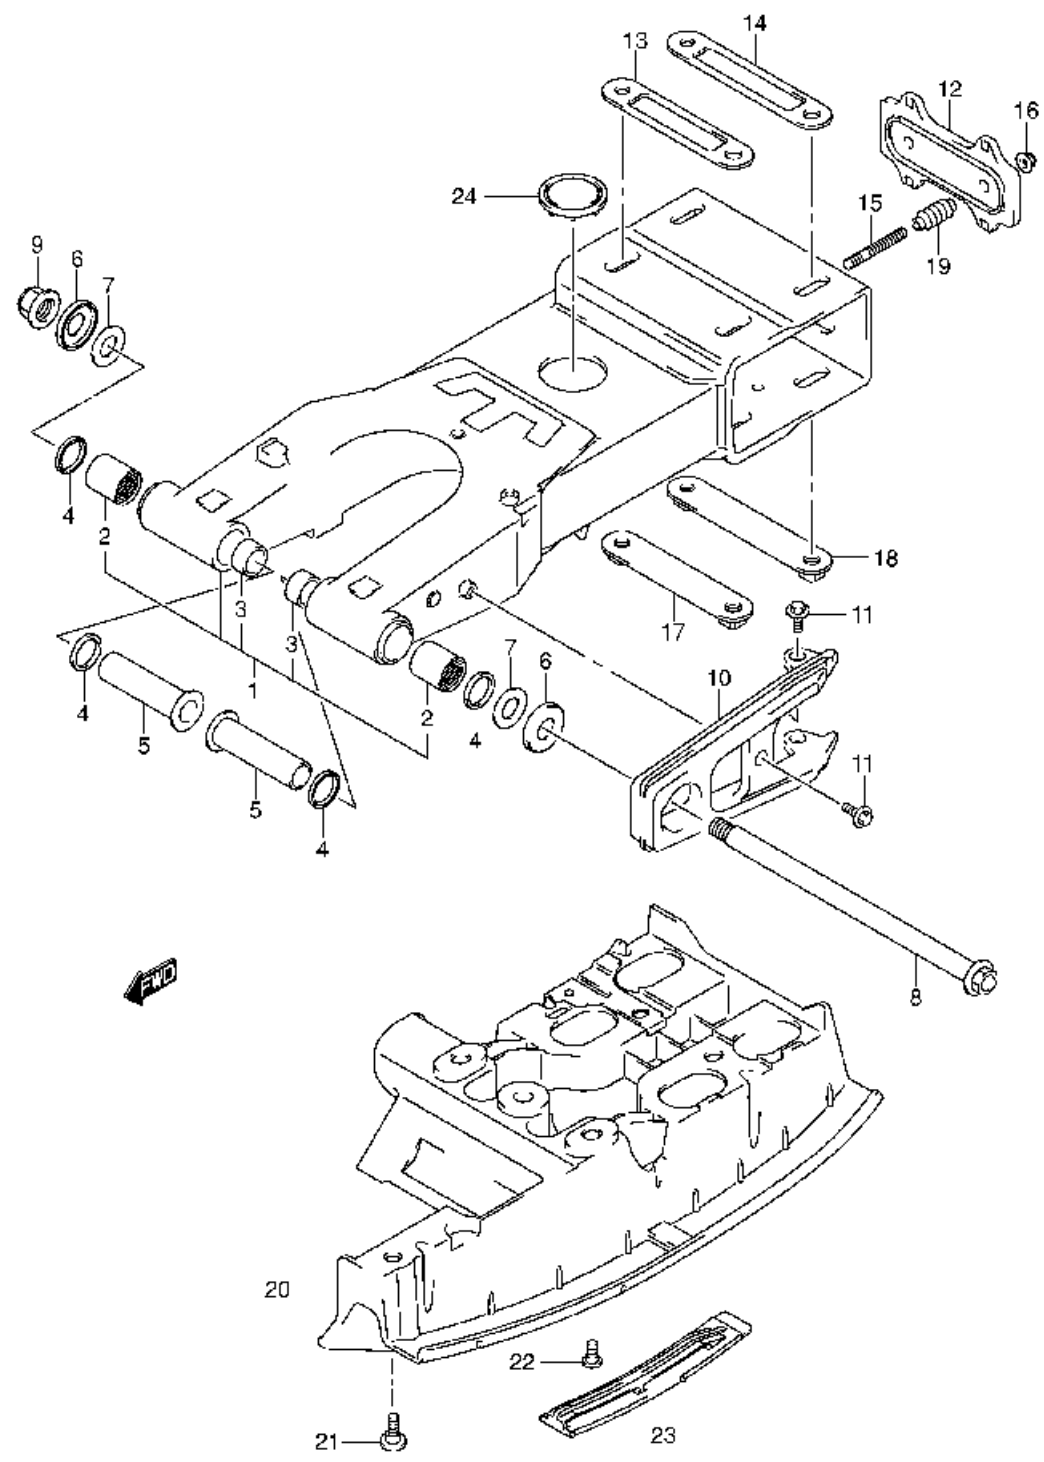

Ref No	Part No	Description
1	61100-07890	Swinging Arm Set, Rear
2	09263-22017	. . Bearing, Pivot
3	61261-07G00	. . Bush, Rr Swinging Arm Pivot
4	09285-22001	Seal, Pivot Bearing
5	61252-07G00	Spacer
6	61262-28C10	Cover, Pivot Dust
7	08211-17341	Washer, Thrust
8	61211-07G00	Shaft, Pivot
9	08319-31168	Nut
10	61273-07G00	Buffer, Chain Touch Defense
11	09116-06152	Bolt
12	61421-01C01	Plate, Chain Adjuster
13	64718-07G00	Washer, Axle Housing Set Fr
14	64719-07G00	Washer, Axle Housing Set Rr
15	09108-08209	Bolt, Chain Adjuster
16	08319-31087	Nut, Chain Adjuster
17	61470-07G00	Washer, Axle Housing Set Fr
18	61480-07G00	Washer, Axle Housing Set Rr
19	61425-43B00	Boot, Chain Adjuster Bolt
20	61390-07G10	Guard, Swinging Arm Under
21	61393-09F00	Bolt, Guard
22	09106-08154	Bolt, Guard Center
23	61396-07G00	Buffer, Swgarm Guard No.1
24	61222-05A01	Cap, Rr Swinging Arm