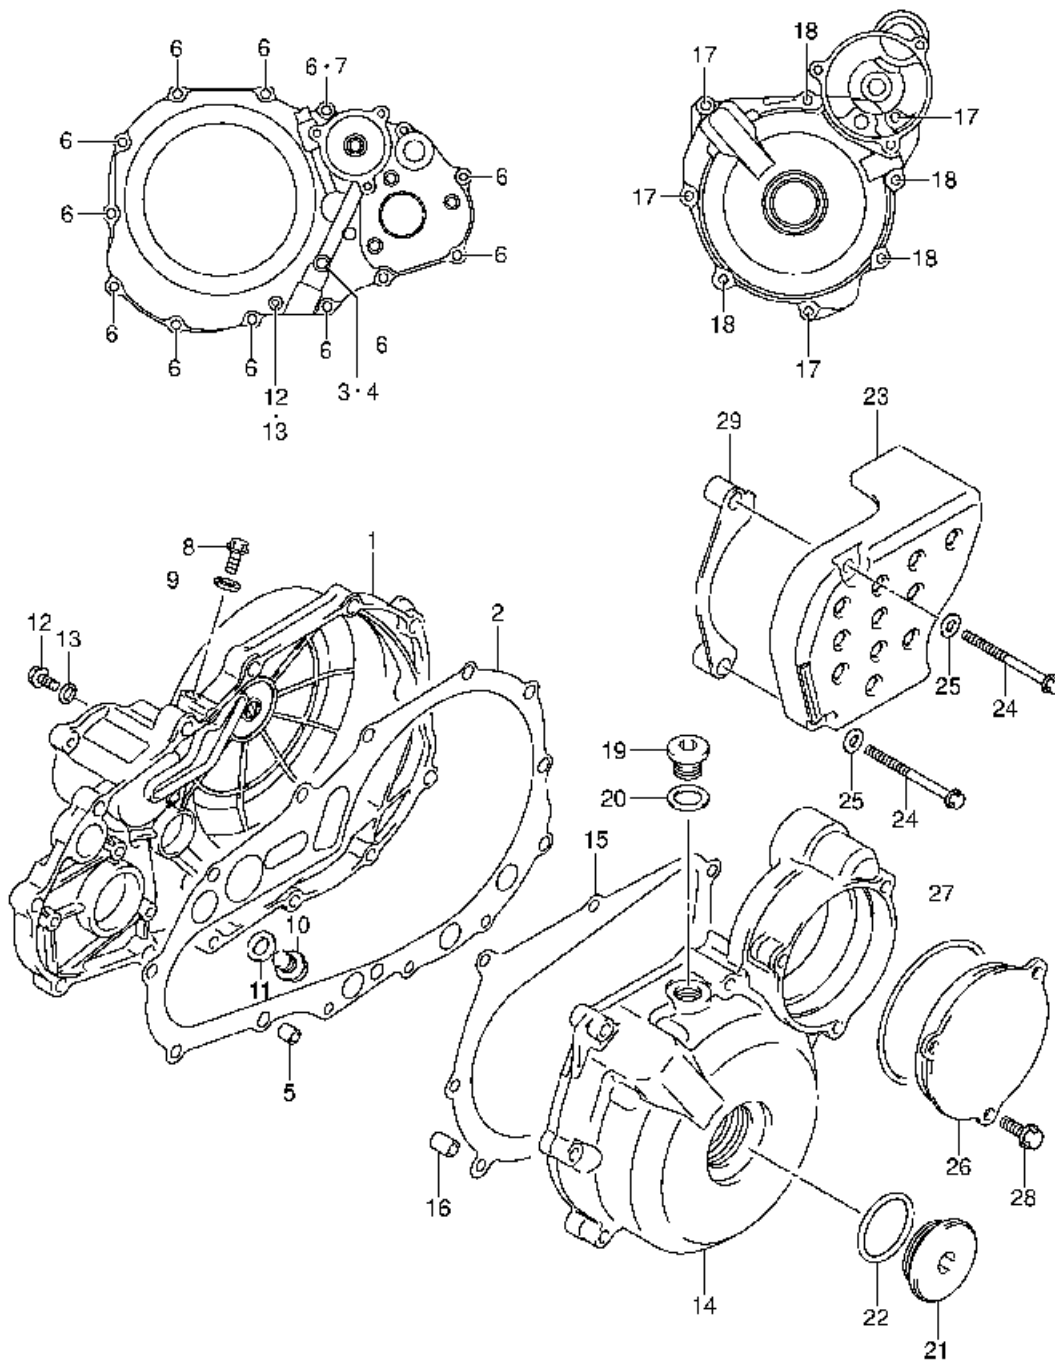

Ref No	Part No	Description
1	11341-07G00	Cover, Clutch
2	11482-07G00	Gasket, Clutch Cover
3	01550-08123	Plug, Oil Gallery
4	09168-08008	Gasket, Oil Gallery Plug
5	04211-09149	Pin
6	01547-06303	Bolt
7	09168-06023	Gasket
8	01547-06123	Plug, Oil Gallery
9	09168-06023	Gasket
10	09247-12006	Plug, Oil Gallery (12x10)
11	09168-12002	Gasket (12.1x16.2x1.2)
12	01550-06103	Bolt, Oil Level
13	09168-06004	Gasket (6.2x11x1.2)
14	11351-07G00	Cover, Magneto
15	11483-07G00	Gasket, Magneto Cover
16	04211-09149	Pin
17	01547-06303	Bolt
18	01547-06403	Bolt
19	09248-14011	Plug, T.d.c.
20	09168-14002	Gasket (13.8x18.8x0.4)
21	09259-36016-20H	Plug, Crank Hole
22	09280-33004	O Ring (d:3.1,id:32.7)
23	11360-07G00	Cover, Engine Sprocket
24	01547-06603	Bolt
25	09160-06126	Washer (6.5x14x2)
26	11352-29F50	Cover, Starter Idle Gear
27	09280-71004	O Ring (d:2.6,id:69.6)
28	01547-06163	Bolt
29	27640-07G00	Plate, Chain Guide