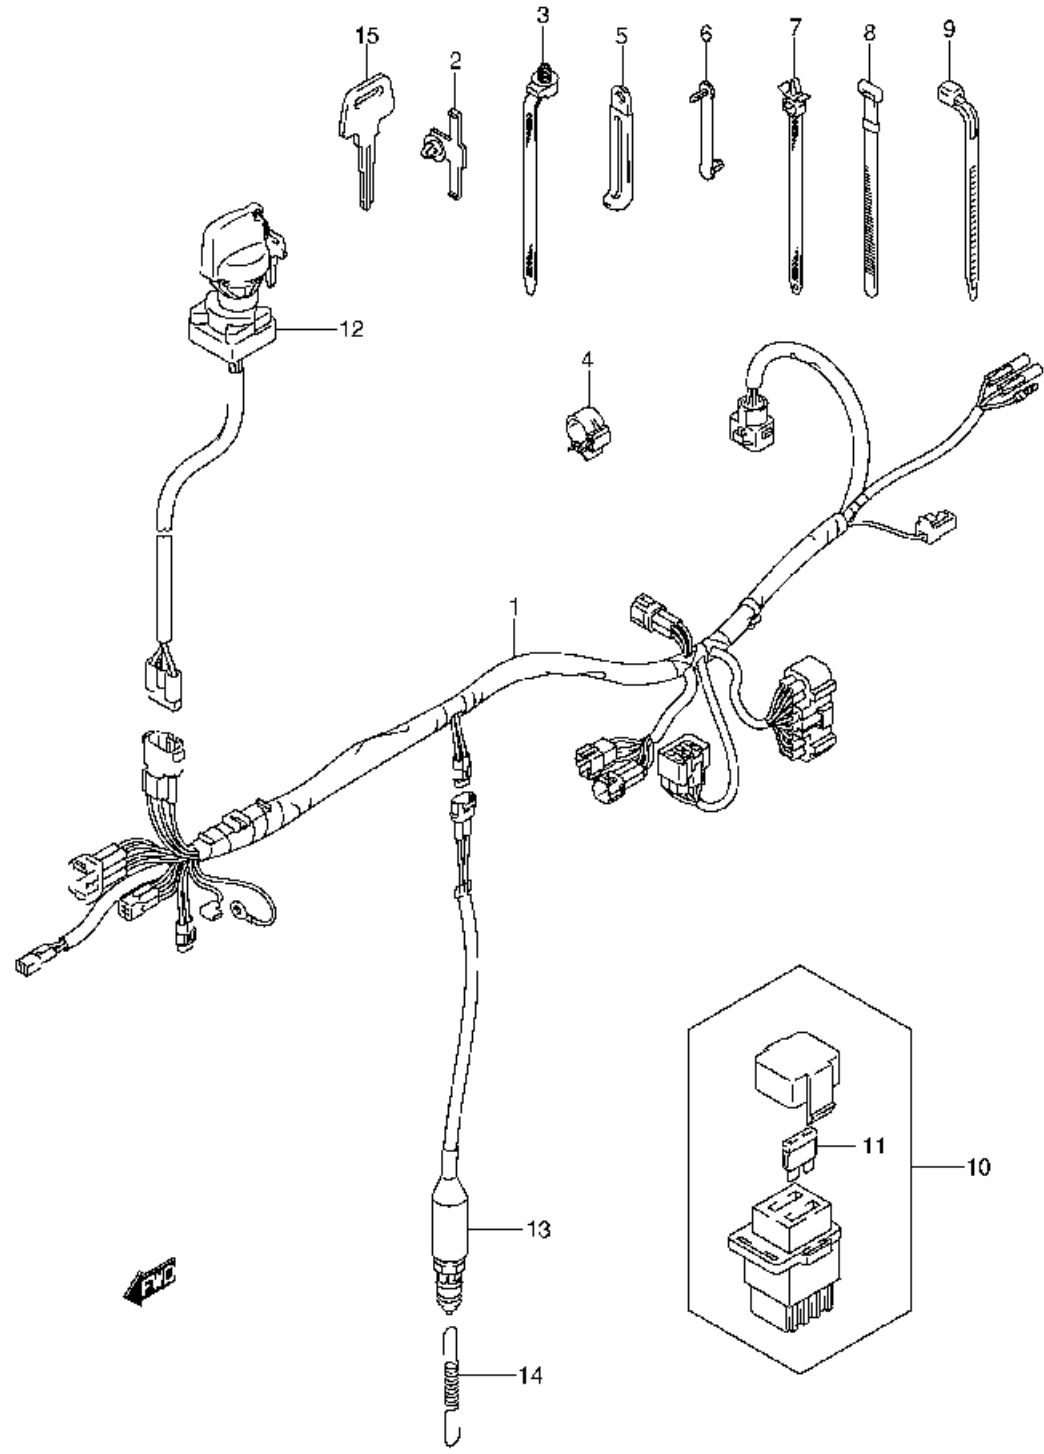

WIRING HARNESS (MODEL K4)

Ref No	Part No	Description
1	36610-07G10	Harness, Wiring
2	09407-05411	• . Clamp
3	09407-17403	• . Clamp
4	09403-20403	Clamp
5	09404-06435	Clamp (l:135)
6	09407-03401	Clamp (l:33)
7	09407-11402	Clamp (l:90)
8	09407-12402	Clamp (l:120)
9	09407-14403	Clamp (l:125)
10	36740-19B10	Box Assy, Cooling Fan Fuse
11	09481-10101	• . Fuse (10a)
12	37110-07G00	Switch Assy, Ignition
13	37740-07G00	Switch Assy, Stop Lamp
14	09443-06073	Spring
15	37146-19B00	Key, Blank (type:c)
15	37146-19B10	Key, Blank (type:d)
15	37146-19B20	Key, Blank (type:e)
15	37146-19B30	Key, Blank (type:f)