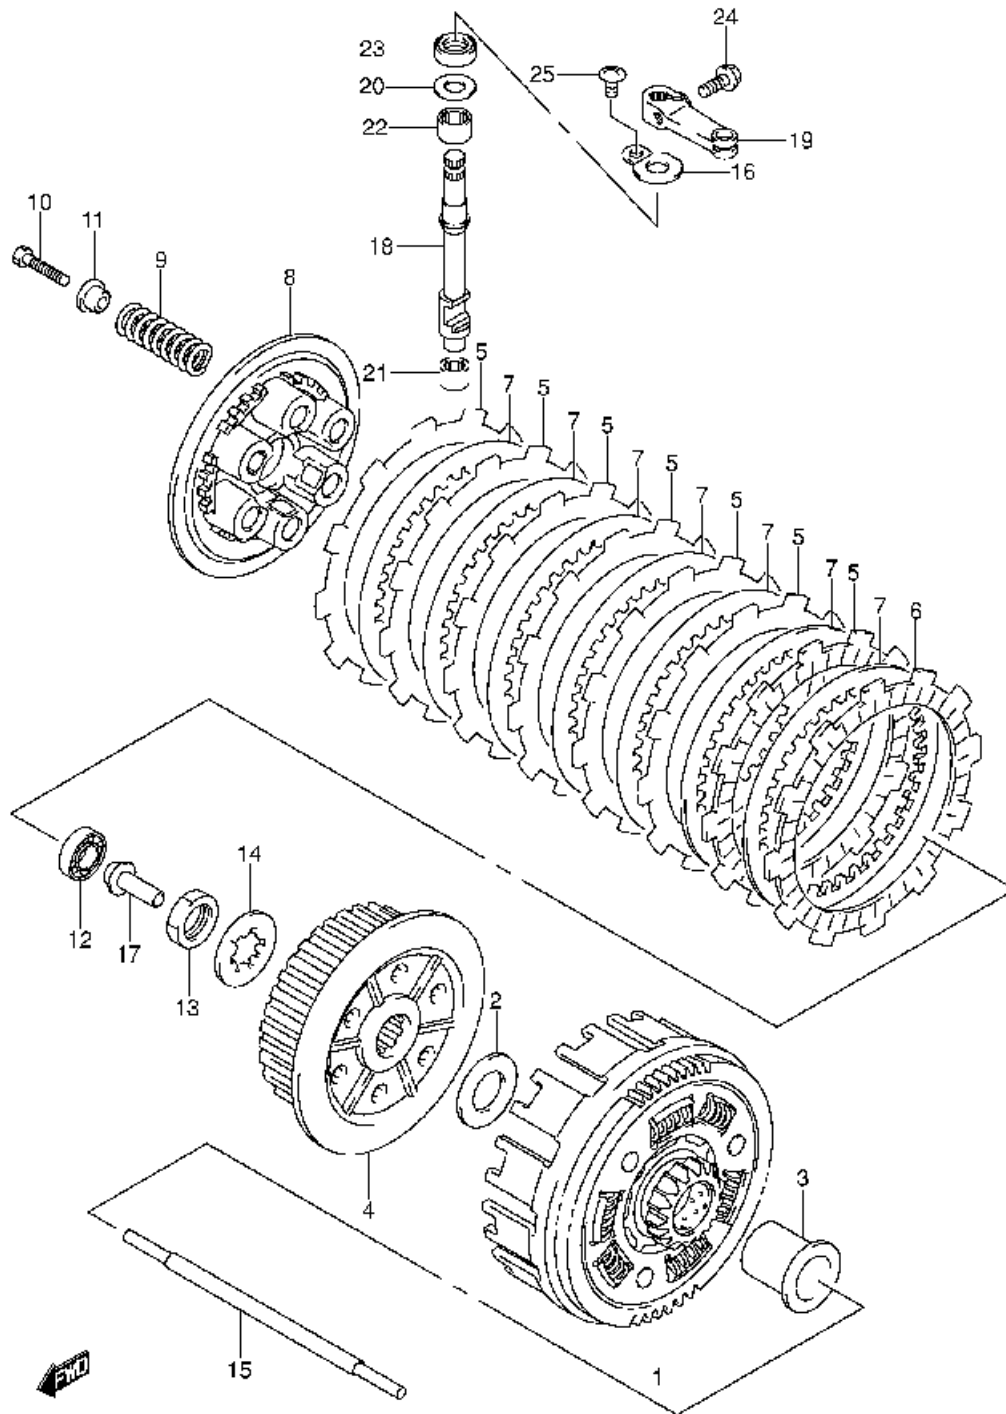

Ref No	Part No	Description
1	21200-07G00	Gear Assy, Primary Driven
2	08211-22425	Washer
3	21251-29F00	Spacer, Primary Driven
4	21410-07G00	Hub, Sleeve
5	21441-29F00	Plate, Drive No.1
6	21442-29F00	Plate, Drive No.2
7	21451-44D00	Plate, Driven
8	21462-29F00	Disc, Pressure
9	21413-29F00	Spring
10	07130-06303	Bolt
11	21414-29F00	Washer
12	09262-12001	Bearing, Pressure Disk
13	09140-20001	Nut
14	09167-22021	Lock Washer
15	23110-07G00	Rod, Clutch Push
16	23117-05200	Retainer, Cl Rise Oil Seal
17	23121-29F00	Piece, Cl Rise
18	23122-29F00	Cam Shaft, Cl Rise
19	23271-20902	Arm, Cl Rise
20	09181-10195	Washer, Cl Rise
21	09263-10014	Bearing, Cl Rise Low
22	09263-12024	Bearing, Cl Rise Up
23	09282-10012	Seal, Cl Rise Arm
24	01547-06163	Bolt, Cl Rise Arm
25	02142-06103	Stopper, Cl Rise Cam Shaft