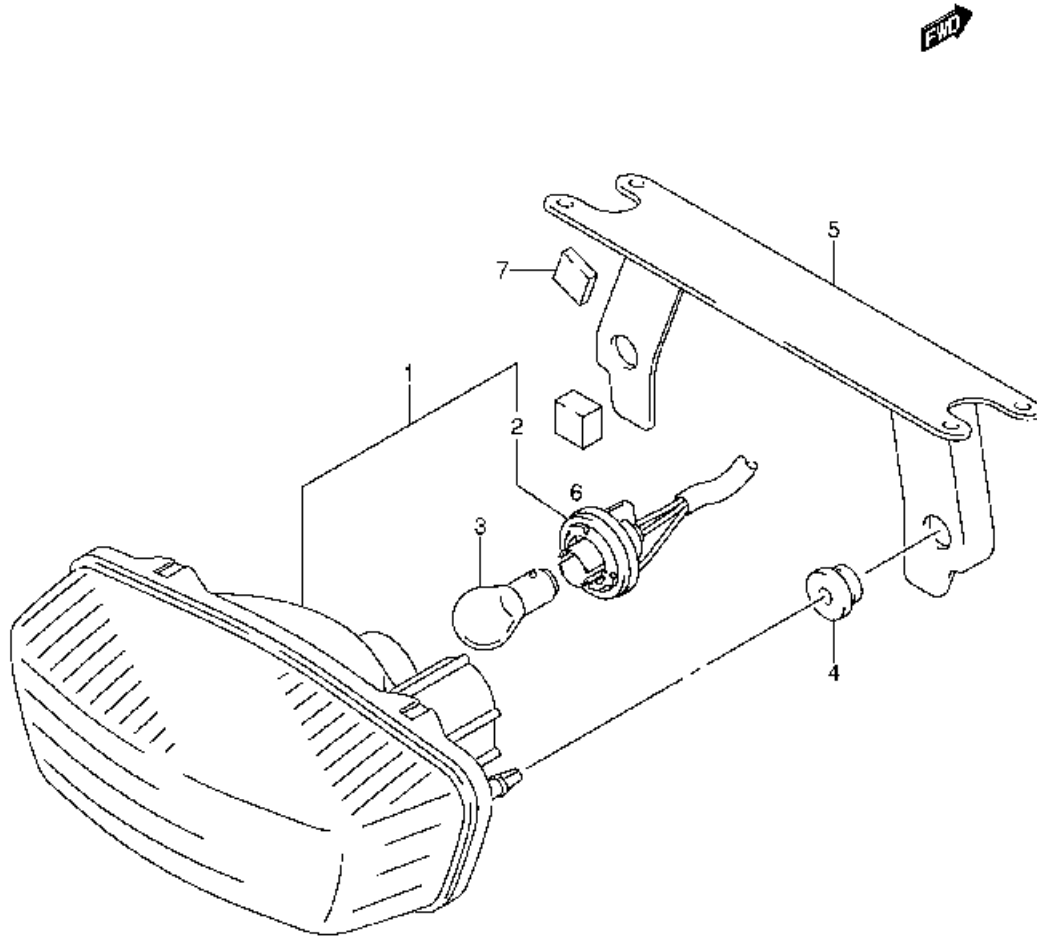

Ref No	Part No	Description
1	35710-03G00	Lamp Assy, Rear Comb
2	35718-03G00	• . Socket & Cord Assy
3	09471-12083	• . Bulb (12v,21/5w)
4	09320-06023	Cushion
5	35726-07G00	Bracket, Rear Comb
6	33652-05G20	Cushion (12x17x17)
7	33652-07G10	Cushion (6x17x17)