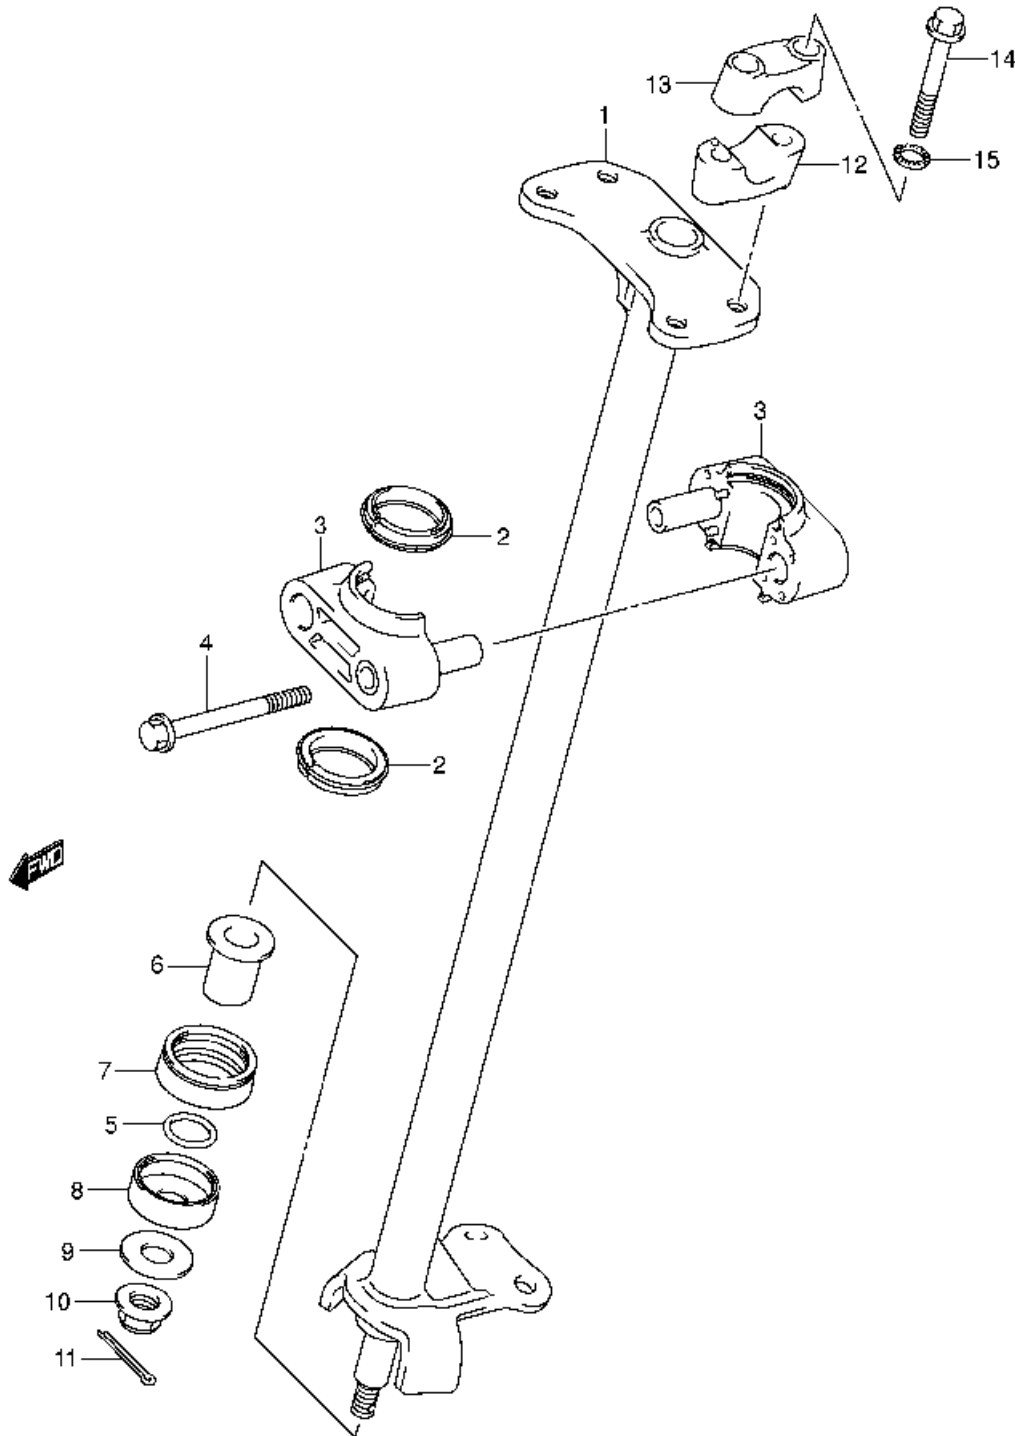

Ref No	Part No	Description
1	51650-07G10	Shaft, Steering
2	51678-24500	Dust Seal, Steering Holder (27x38x8.5)
3	51670-24500	Holder, Steering Shaft
4	01550-08753	Bolt
5	09280-17003	O Ring (d:3.1,id:16.8)
6	51661-19B10	Bush, Steering Shaft Lower (17x26x36.9)
7	51662-19A01	Dust Seal, Steering Shaft (30x40x14.4)
8	51663-24500	Dust Seal, Steering Lower (12.2x38x12)
9	09160-12073	Washer (12.5x32x2.3)
10	08319-31123	Nut
11	04111-20208	Cotter Pin
12	56211-21G00-291	Clamp, Handlebar Lower (black)
13	56211-27200-291	Holder, Handlebar
14	01550-08553	Bolt
15	09164-08015	Washer