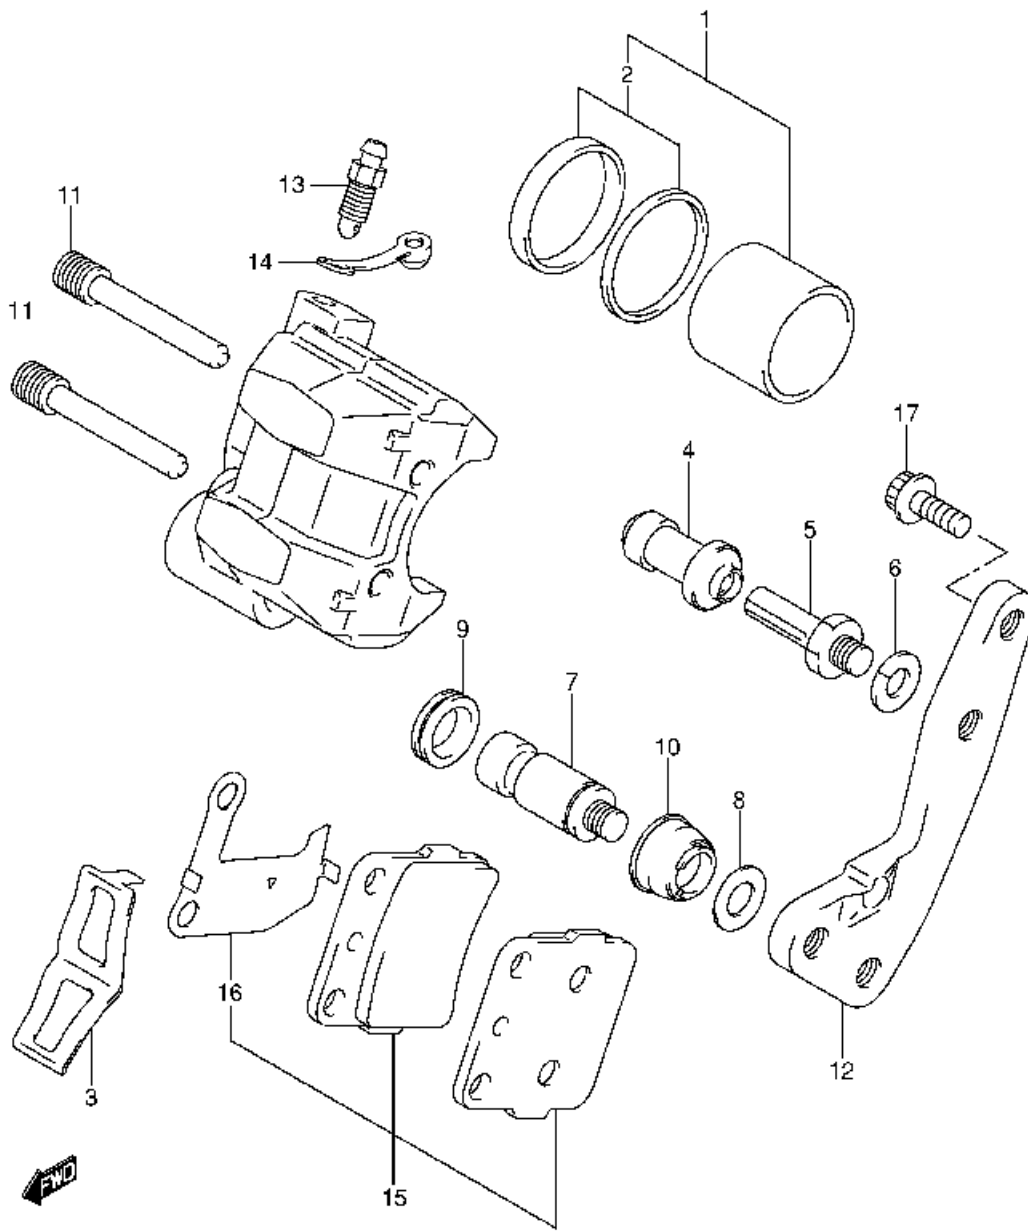

Ref No	Part No	Description
	59100-38F30-999	Caliper Assy, Front Rh
	59300-38F30-999	Caliper Assy, Front Lh
1	59100-38850	• . Piston Set
2	59100-38860	•• .. Seal Set, Piston
3	59315-13A00	• . Spring, Pad
4	59386-13A00	• . Boot
5	59382-13A00	• . Pin
6	59314-13A00	• . Washer
7	59105-38F00	• . Pin, Slide
8	59306-13A00	• . Spring
9	59384-13A00	• . Plug, Dust
10	59303-13A00	• . Boot
11	59345-00B20	• . Pin
12	59151-38F00	• . Bracket, Rh
12	59351-38F00	• . Bracket, Lh
13	59121-01A00	• . Bleeder
14	59122-01A00	• . Cap
15	59300-42860	Pad & Shim Set, R
15	59300-42870	Pad & Shim Set, L
16	59371-13A00	• . Shim, Rh
16	69372-00B20	• . Shim, Lh
17	07120-08163	Bolt (8x16)