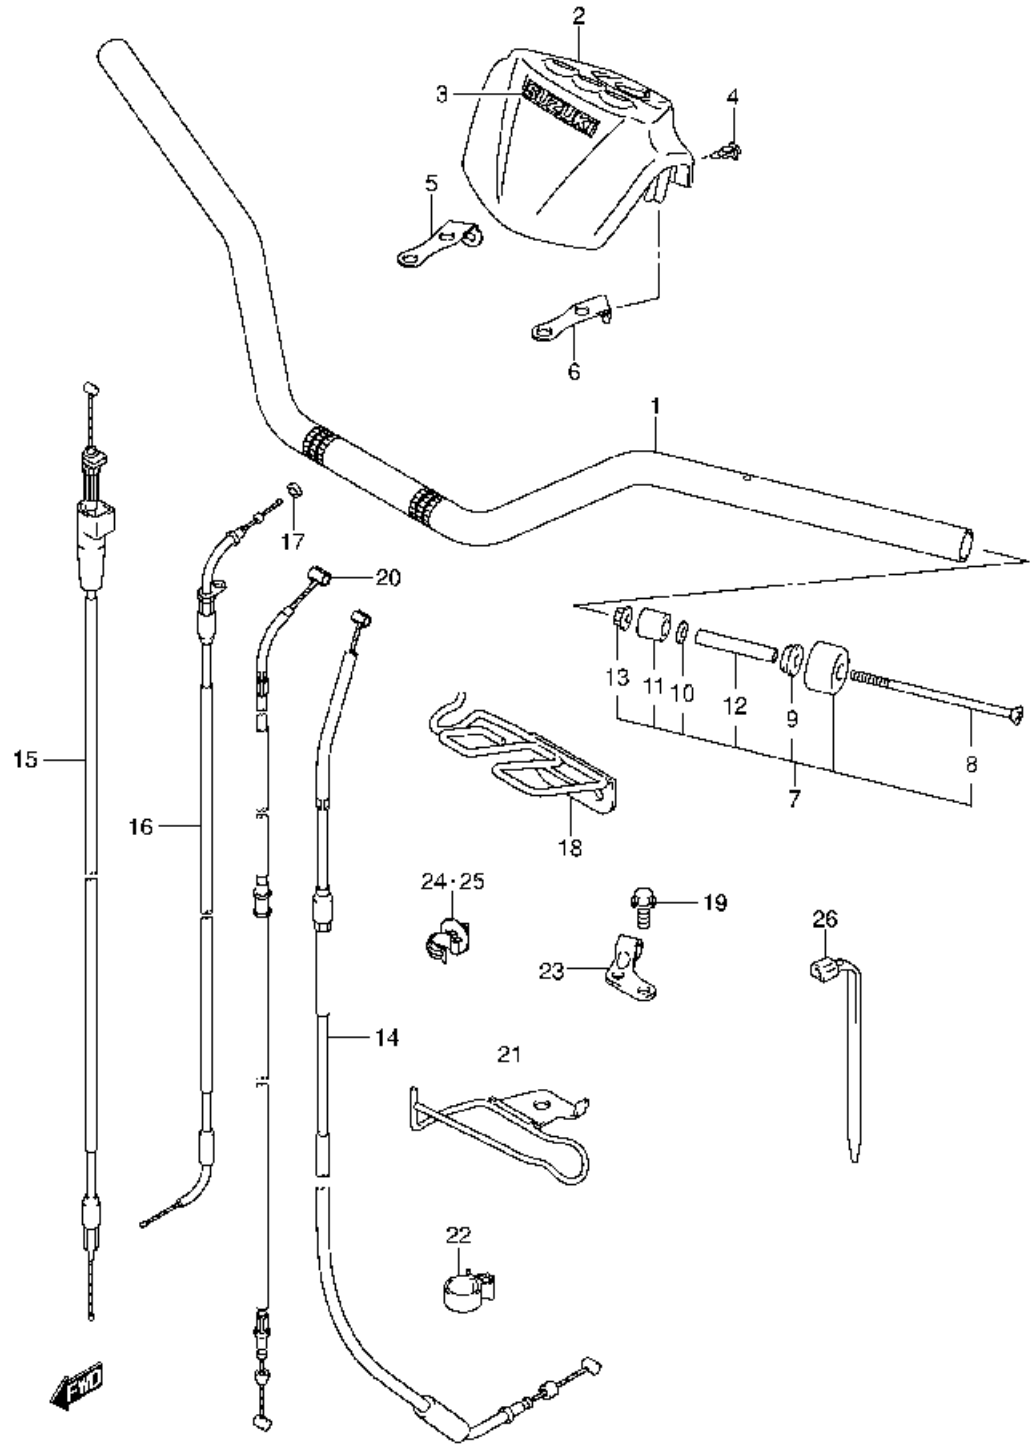

HANDLEBAR

Ref No	Part No	Description
1	56111-07G10	Handlebar
2	56171-07G00-GY8	Cover, Steering Head
2	56171-07G00-60K	Cover, Steering Head
3	68721-05D00-GY8	Emblem
3	68721-05D00-8YM	Emblem
4	09409-06314-5PK	Clip (black)
5	56411-07G00	Bracket, Rh
6	56421-07G00	Bracket, Lh
7	56200-07850	Balancer Set, Handlebar
8	09127-06018	. . Screw
9	56272-23F00	. . Expander
10	09160-06126	. . Washer
11	56272-42F00	. . Expander
12	56276-17D00	. . Spacer
13	09159-06024	. . Nut
14	58200-07G00	Cable, Clutch
15	58300-07G00	Cable Assy, Throttle
16	58410-07G00	Cable, Starter
17	09320-06503	Washer
18	58620-07G00	Guide, Cable
19	09103-06092	Bolt
20	58810-07G10	Cable, Parking Brake
21	58631-07G10	Guide, Parking Cable
22	09403-14304	Clamp
23	58634-29F00	Stopper, Cable
24	09403-07325	Clamp
25	09403-07327	Clamp
26	09407-14403	Clamp, Cable