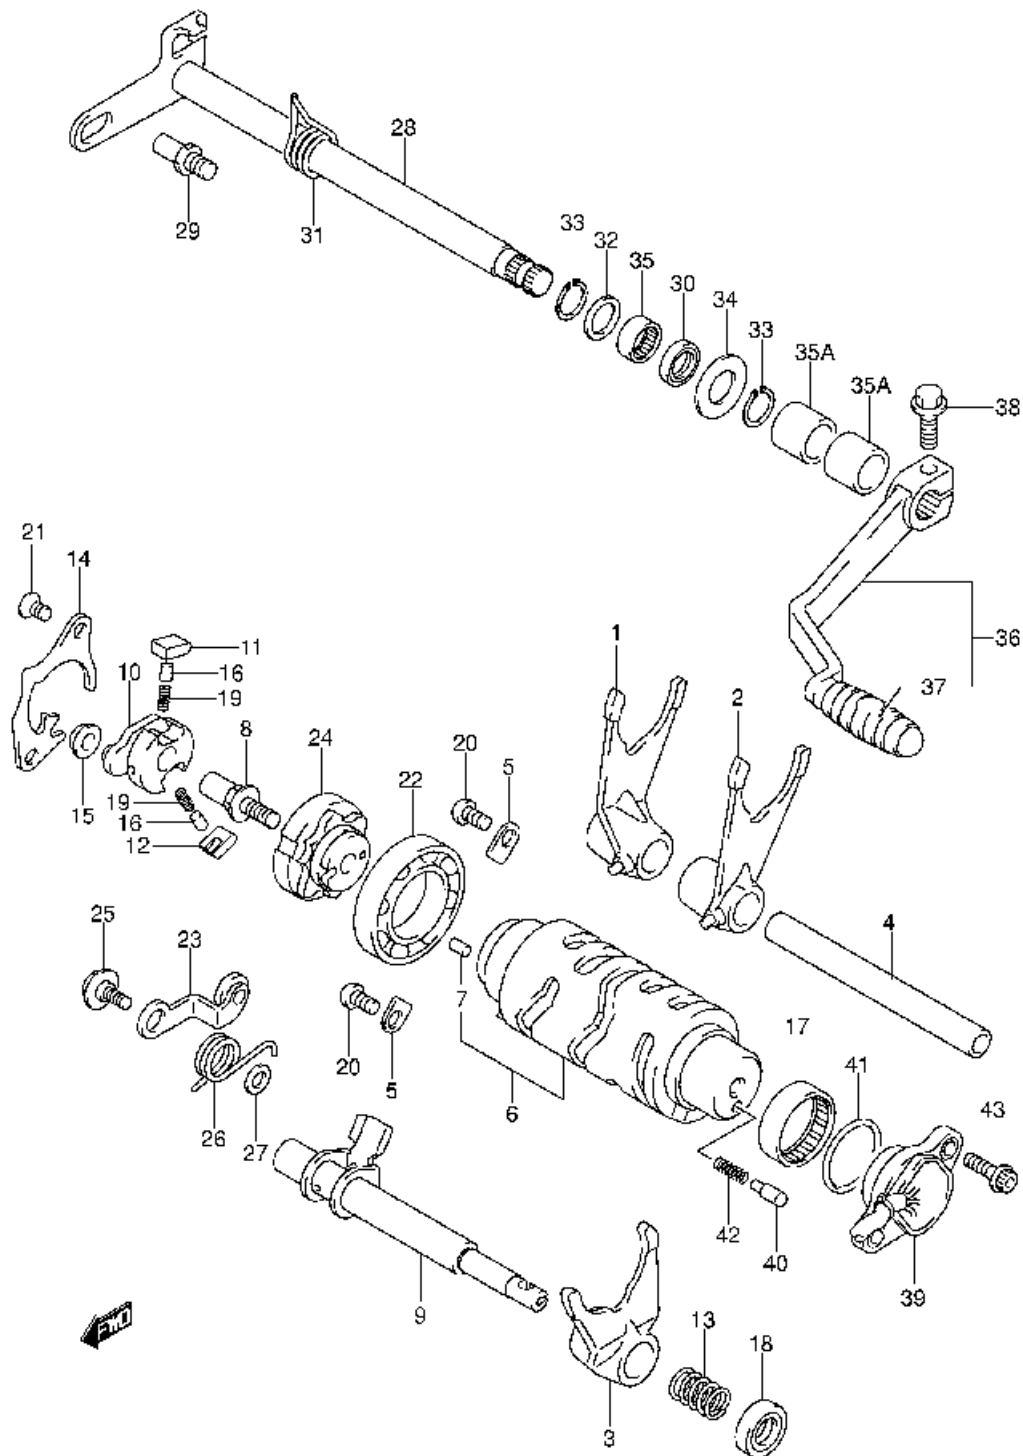

Ref No	Part No	Description
1	25211-07G00	Fork, Gear Shift No.1
2	25221-07G00	Fork, Gear Shift No.2
3	25231-07G00	Fork, Gear Shift No.3
4	25411-07G00	Shaft, Gear Fork No.1
5	24741-21A00	Retainer, Shift Cam Brg
6	25310-07G00	Cam, Gear Shift
7	04221-04089	• Pin, Shift Cam
8	25313-27C02	Pin, Shift
9	25320-07G00	Shaft, Reverse Lock
10	25322-36E00	Shifter, Gear Shift Cam
11	25323-34201	Pawl, Gear Shift No.1
12	25324-34201	Pawl, Gear Shift No.2
13	25328-07G00	Spring, Reverse Lock
14	25331-37E10	Lifter, Gear Shift Pawl
15	09180-07014	Roller, Gear Cam Shifter
16	09261-05003	Pin, Shift Pole (5x8)
17	09263-25018	Bearing, Shift Cam Lh
18	09283-10010	Seal, Reverse Lock
19	09440-04003	Spring, Shift Pawl Return
20	09125-06110	Screw, Shift Cam Brg
21	09126-06011	Screw, Shift Pawl Lifter
22	08113-69050	Bearing, Shift Cam Rh
23	25350-07G00	Stopper, Shift Cam
24	25381-36E11	Plate, Shift Cam Stopper
25	09111-06041	Bolt, Cam Stopper Arm
26	25355-07G00	Spring, Shift Cam
27	08211-06121	Washer, Shift Cam
28	25510-07G00	Shaft, Gear Shift
29	25671-38B00	Stopper, Gear Shift Arm
30	09283-14006	Seal, Shift Shaft Oil
31	09444-20006	Spring, Shift Shaft Return
32	09181-14139	Washer, Gear Shaft
33	08331-31146	Circlip, Gear Shaft
34	09160-14046	Washer, Gear Shift Lh
35	09263-14027	Bearing, Gear Shaft (14x20x12)
35a	09180-14016	Spacer (14x20x17.5)
36	25600-07G01	Lever Assy, Gear Shift
37	25652-16500	• Rubber, Gear Pedal
38	01550-06203	Bolt, Gear Shift
39	37720-07G00	Base Assy, Gear Shift Term
40	09209-05011	Contact
41	09280-26005	O Ring (d:2.4,id:26.2)
42	09440-04010	Spring
43	07120-05163	Bolt