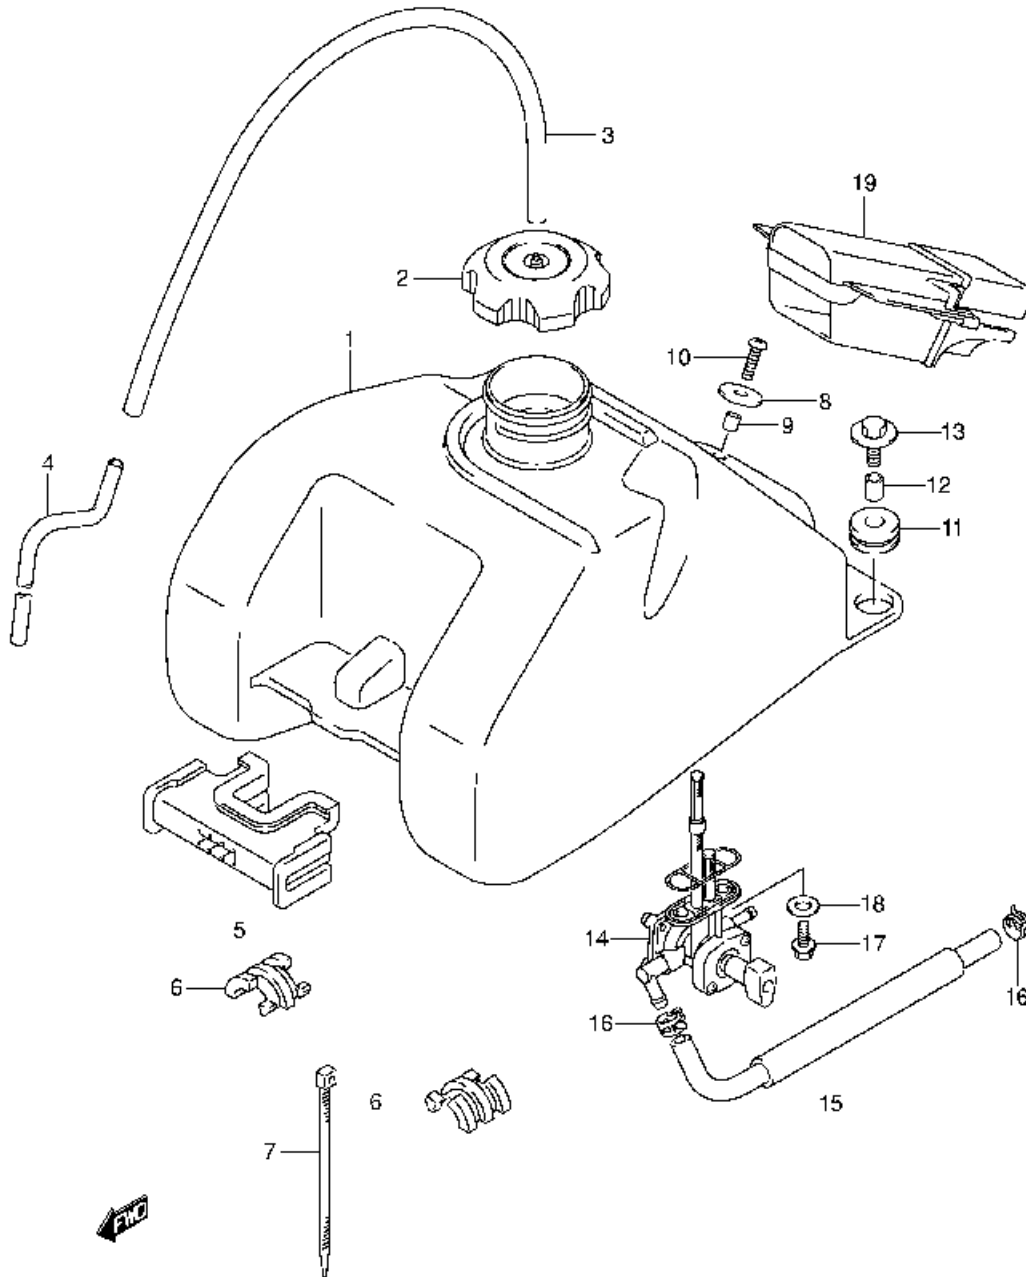

Ref No	Part No	Description
1	44100-07G00	Tank Assy, Fuel
2	44200-29F00	Cap Assy, Fuel Tank
3	09352-50823-600	Hose, Breather (l:600->90)
4	44425-20E00	Hose, Breather No.2
5	44511-03G00	Cushion, Front
6	44542-07G00	Cushion, Side
7	09407-14407	Clamp
8	09160-06136	Washer, Seat Hook
9	09180-06286	Spacer
10	02142-06203	Screw
11	44281-03G00	Cushion, Rear
12	09180-06293	Spacer
13	09116-06190	Bolt
14	44300-07G00	Cock Assy, Fuel
15	44420-07G00	Hose, Fuel
16	09401-11407	Clip
17	01547-06163	Bolt
18	09168-06026	Gasket
19	47150-07G00	Cover, Cleaner Inlet Duct