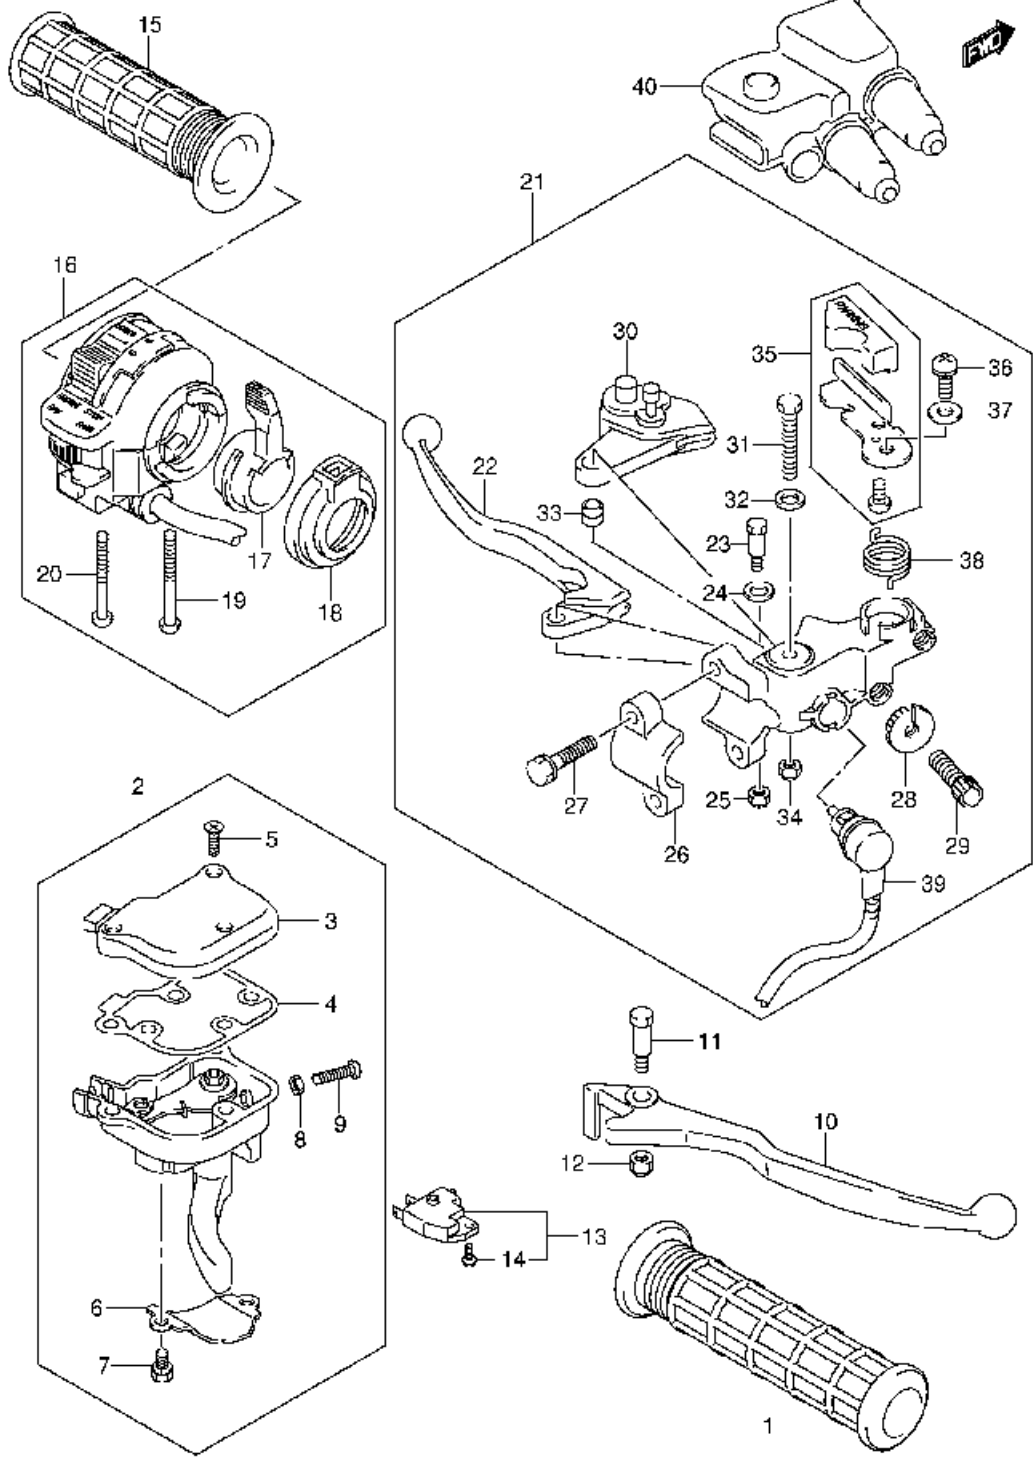

HANDLE LEVER (MODEL K4)

Ref No	Part No	Description
1	57211-03G10	Grip
2	57100-38F50	Case Assy, Throttle
3	57121-38F50	. . Cap
4	57157-38F50	. . Gasket
5	57128-07G00	. . Screw
6	57126-07G00	. . Holder
7	57127-07G00	. . Bolt
8	08310-00053	. . Nut
9	02112-05203	. . Screw
10	57421-39D20	Lever, Front Brake
11	57431-04F00	Bolt, Pivot
12	57433-09F00	Nut
13	57460-17C11	Switch Assy, Stop
14	57465-17C00	. . Screw
15	57211-03G10	Grip
16	37400-07G10	Switch Assy, Handle Lh
17	37571-19B01	. . Lever, Choke
18	37576-19B01	. . Cover, Choke
19	02112-05457	. . Screw
20	02112-05407	. . Screw
21	57500-07G01	Lever Set, Clutch
22	57621-07G00	. . Lever
23	57513-07G00	. . Bolt, Pivot
24	57432-07G00	. . Washer
25	08319-21063	. . Nut
26	57512-07G00	. . Holder
27	01547-06203	. . Bolt
28	57442-07G00	. . Nut, Adjuster
29	57441-45C00	. . Bolt, Adjuster
30	57800-07850	. . Lock Set, Parking Lock
31	57431-07G00	. . Bolt, Parking Lock
32	57433-07G00	. . Washer
33	57623-07G00	. . Spacer
34	08319-21063	. . Nut
35	57700-07850	. . Knob Set, Parking
36	57619-07G00	. . Screw, Parking Plate
37	57618-07G00	. . Washer
38	57624-07G00	. . Spring, Return
39	57560-07G10	. . Switch Assy, Clutch
40	57541-07G00	Cover, Lever