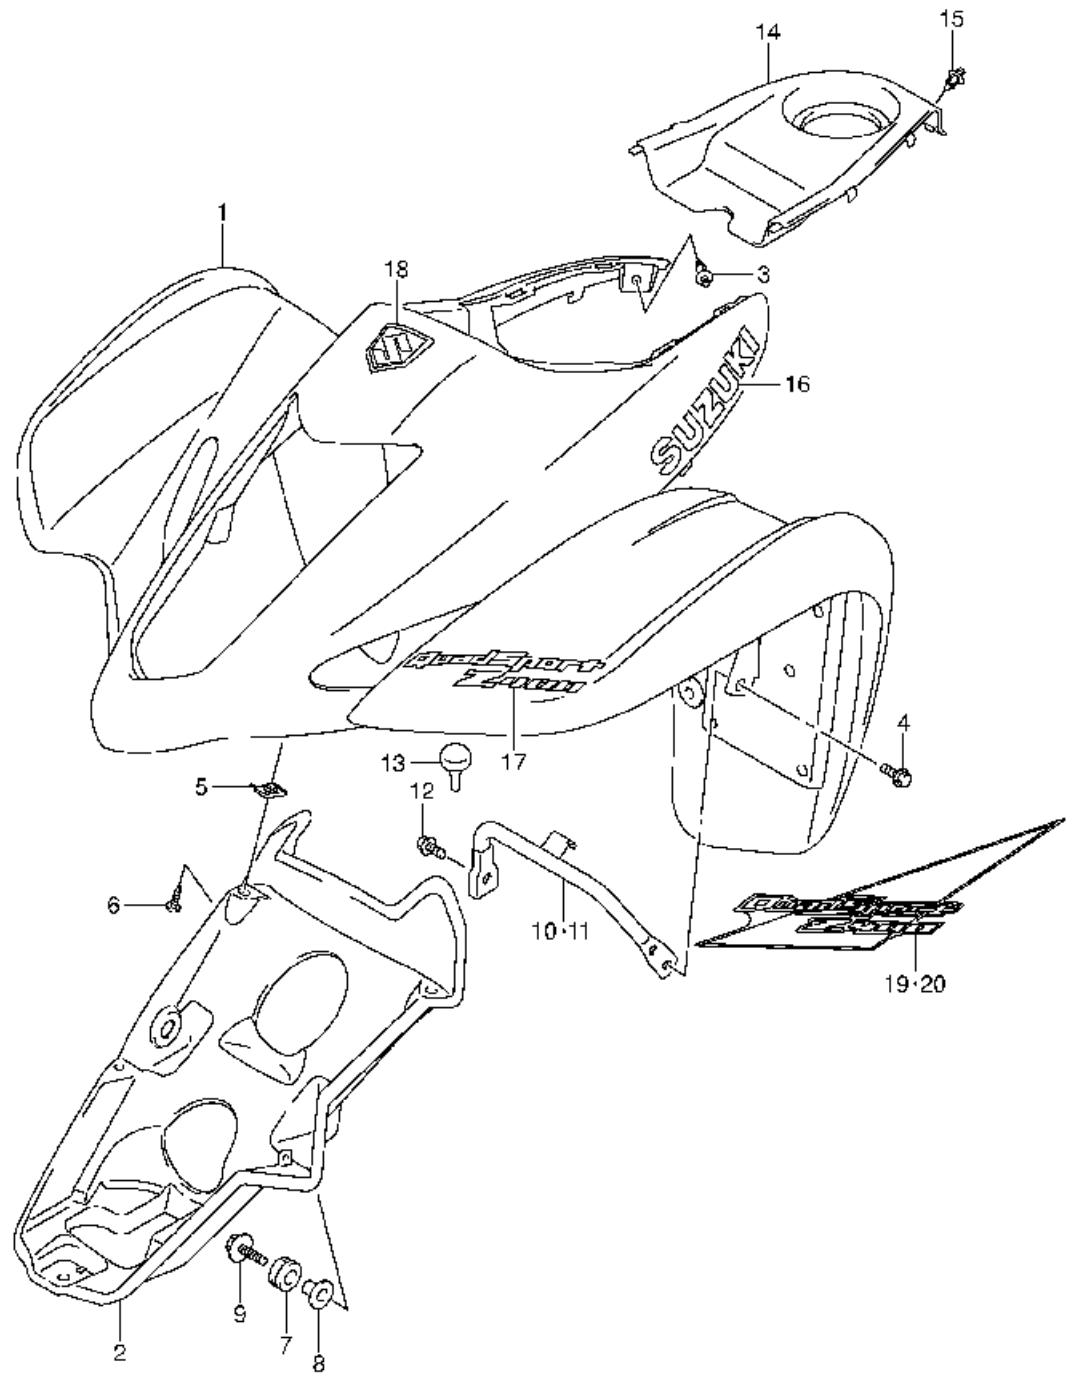

Ref No	Part No	Description
1	53111-07G00-YU1	Fender, Front (yellow)
1	53111-07G00-30H	Fender, Front (white)
2	53118-07G01	Fender, Front Lower
3	09409-07333	Clip
4	09111-06063	Bolt
5	09148-05038	Nut
6	03541-05163	Screw
7	09320-11008	Cushion
8	09169-06074	Spacer
9	01550-06253	Bolt
10	53210-07G00	Bracket, Rh
11	53220-07G00	Bracket, Lh
12	09103-06083	Bolt
13	09321-06033	Cushion
14	53119-07G00-YU1	Fender, Center (yellow)
14	53119-07G00-30H	Fender, Center (white)
15	09409-07333	Clip
16	68111-01C20-GY8	Emblem, "suzuki"
16	68111-01C20-8YM	Emblem, "suzuki"
17	68151-07G00-NA2	Emblem, "quad sport"
17	68151-07G00-NN7	Emblem, "quad sport"
18	68281-07G00	Emblem, "s"