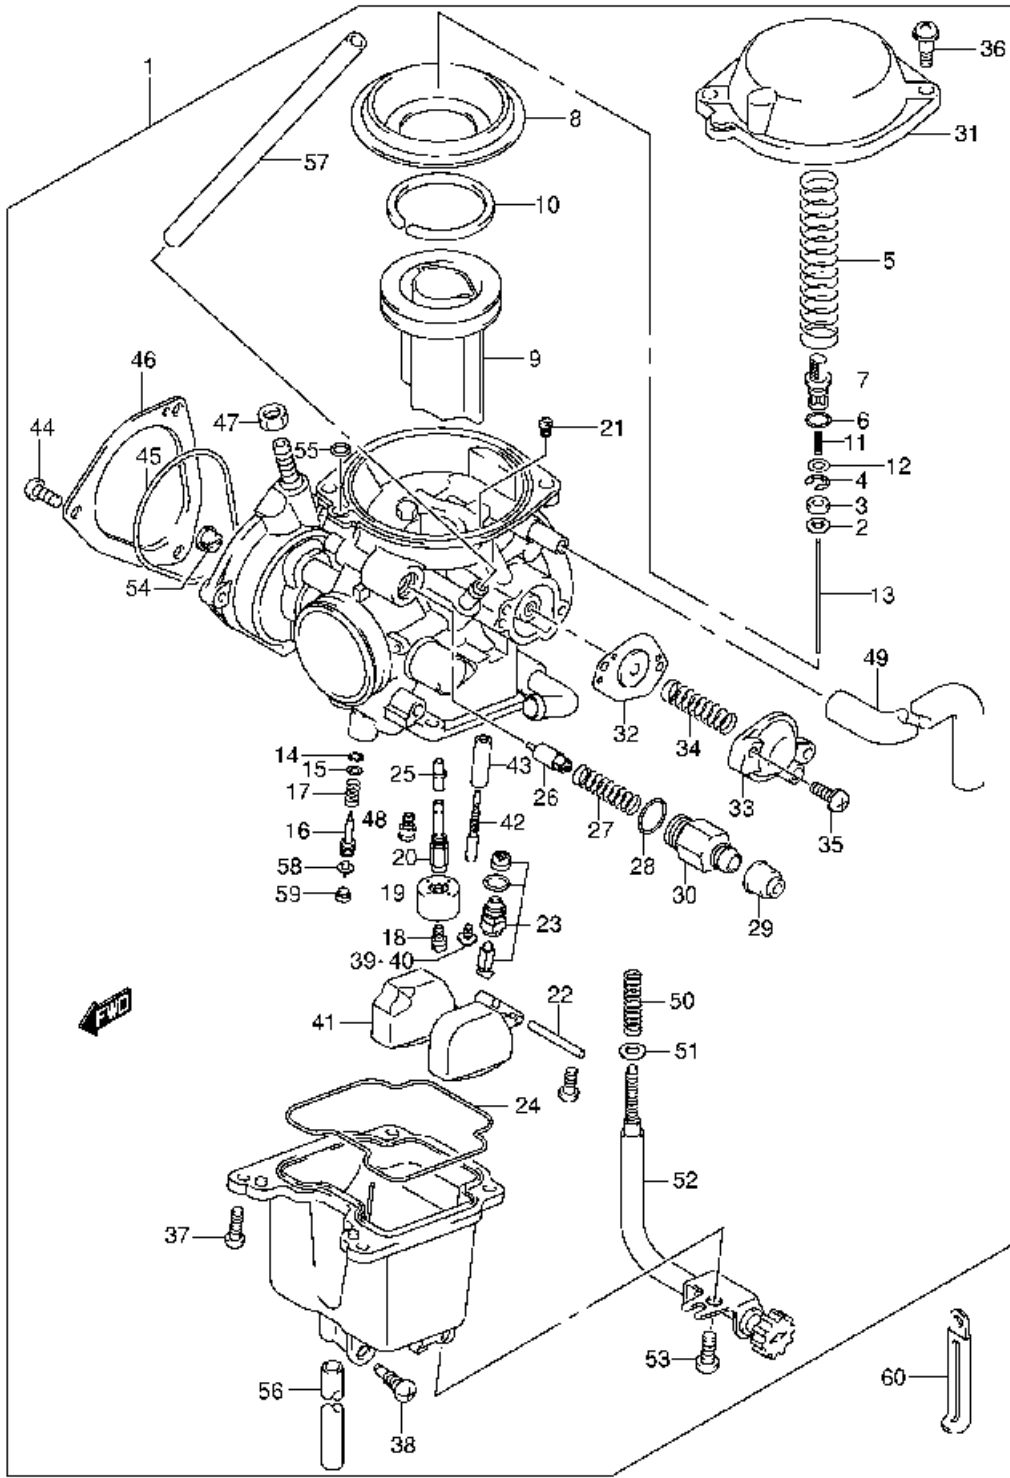

CARBURETOR

Ref No	Part No	Description
55	13295-33010	. . O Ring
56	13684-07G00	. . Hose
57	09352-50903-600	. . Hose
58	13357-36A00	. . Plug
59	13281-05A00	. . Plug
60	09404-06429	Clamp, Carb Drain Hose