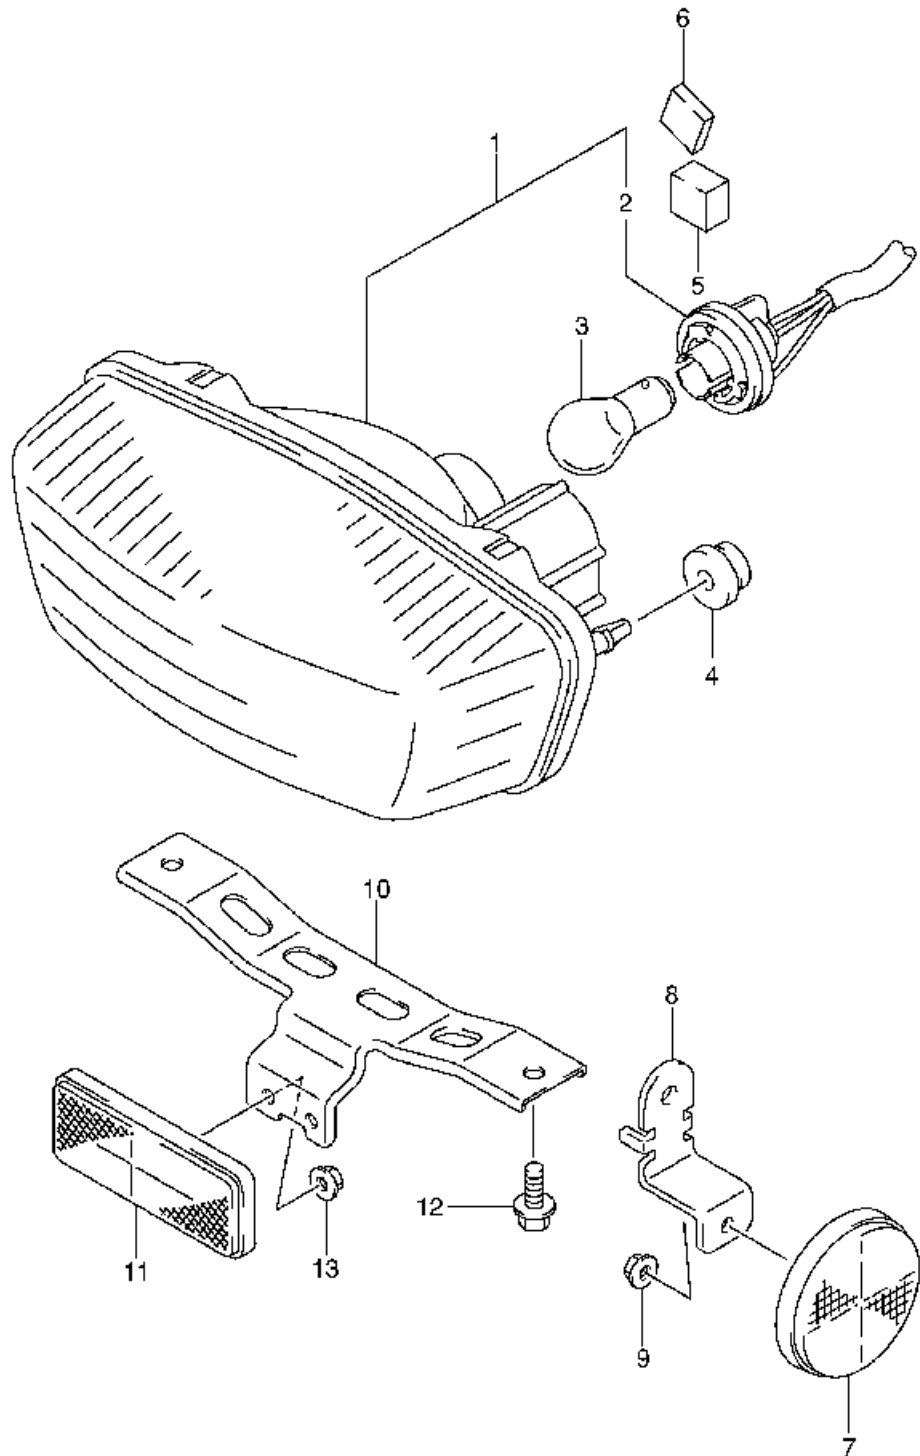

Ref No	Part No	Description
1	35710-03G00	Lamp Assy, Rear Comb
2	35718-03G00	• . Socket/cord Assy
3	09471-12083	• . Bulb (12v,21/5w)
4	09320-06023	Cushion
5	33652-05G20	Cushion (12x17x17)
6	33652-07G10	Cushion (6x17x17)
7	35970-14A10	Reflector Assy, Rear Side
8	35975-07G00	Bracket, Rear Side Rr Rh
9	08316-10053	Nut, Rr Side Rr
10	35726-07G20	Bracket, Rear Rr
11	35970-07F00	Reflector Assy, Rr
12	02162-06163	Screw, Rr Bkt
13	08316-10053	Nut