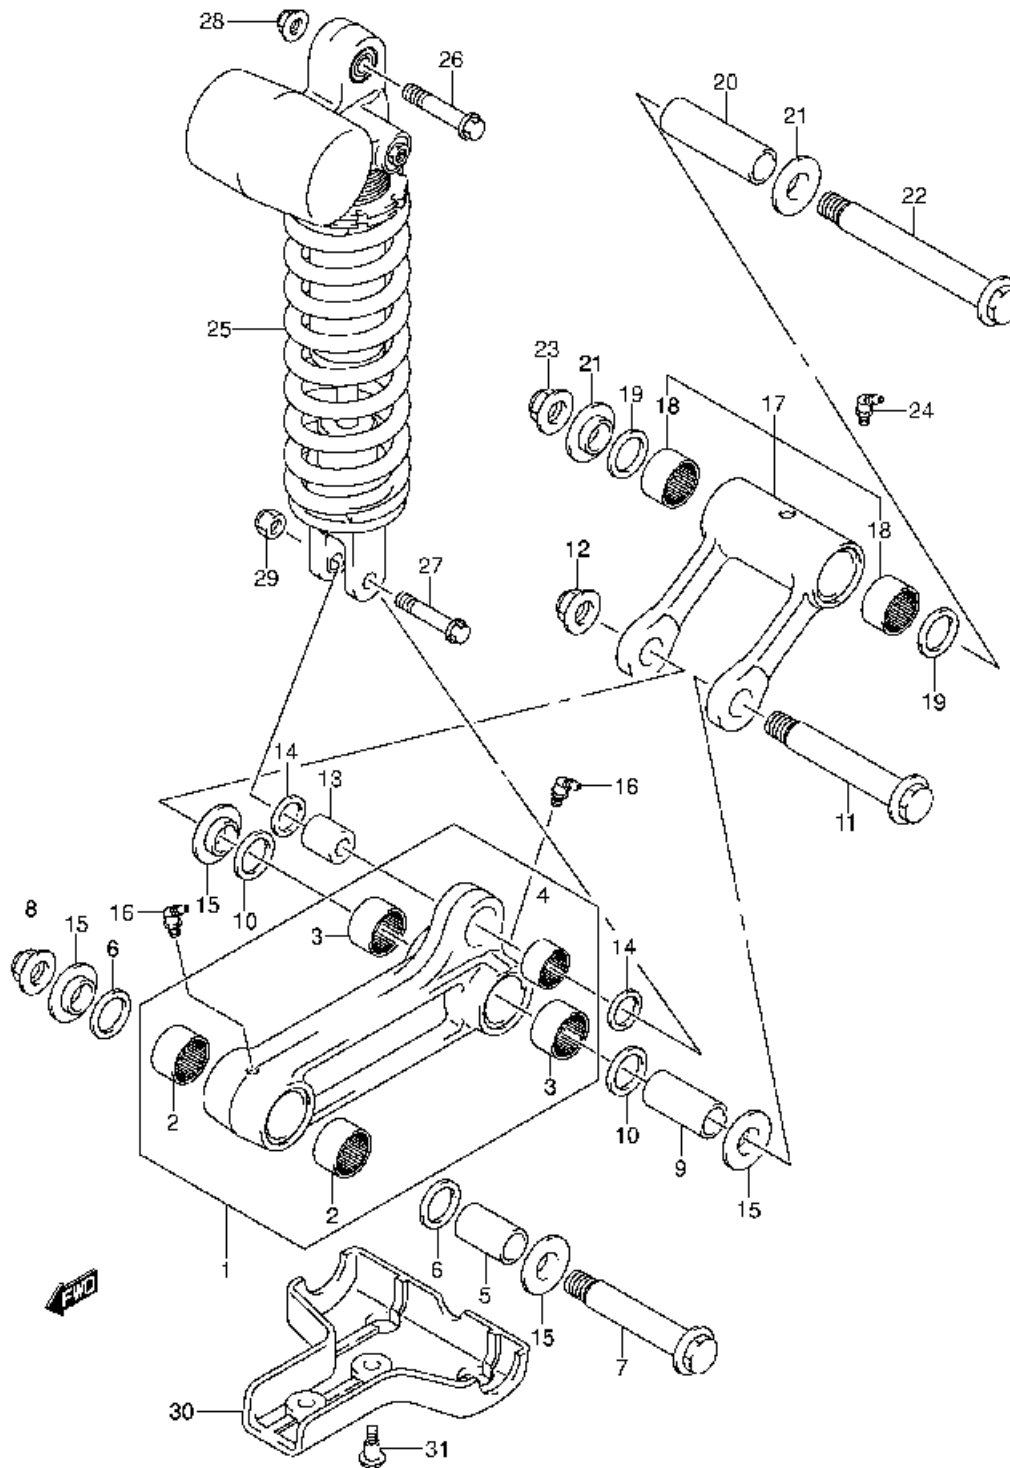

Ref No	Part No	Description
1	62600-07810	Lever Set, Cushion
2	09263-20086	• . Bearing, Front (20x27x15)
3	09263-20086	• . Bearing, Center (20x27x15)
4	09263-20083	• . Bearing, Rear (20x26x12)
5	62317-37F00	Spacer, Front
6	62624-14500	Seal, Front Dust
7	62658-07G00	Bolt, Front
8	09159-12056	Nut
9	62646-37F00	Spacer, Center
10	62624-14500	Seal, Center Dust
11	62621-37F00	Bolt, Center
12	09159-12056	Nut
13	62684-36E00	Spacer, Rear
14	09284-20001	Seal, Rear
15	62647-37F00	Spacer, Cushion Lever Side
16	08351-31008	Nipple, Grease
17	62600-07820	Rod Set, Rear Cushion
18	09263-20086	• . Bearing, Rod (20x27x15)
19	62624-14500	Seal, Dust
20	62646-07G00	Spacer, Rod
21	62647-37F00	Spacer, Rod Side
22	62621-07G00	Bolt, Rod
23	09159-12056	Nut
24	08351-31008	Nipple, Grease
25	62100-07G01-37W	Absorber Assy, Rear Shock (red)
25	62100-07G11-37W	Absorber Assy, Rear Shock (red)
26	62311-14501	Bolt, Upper
27	09103-10325	Bolt, Lower
28	09159-10058	Nut, Upper
29	09159-10067	Nut, Lower
30	62681-07G00	Guard, Rear Cushion Lever
31	09139-06120	Screw