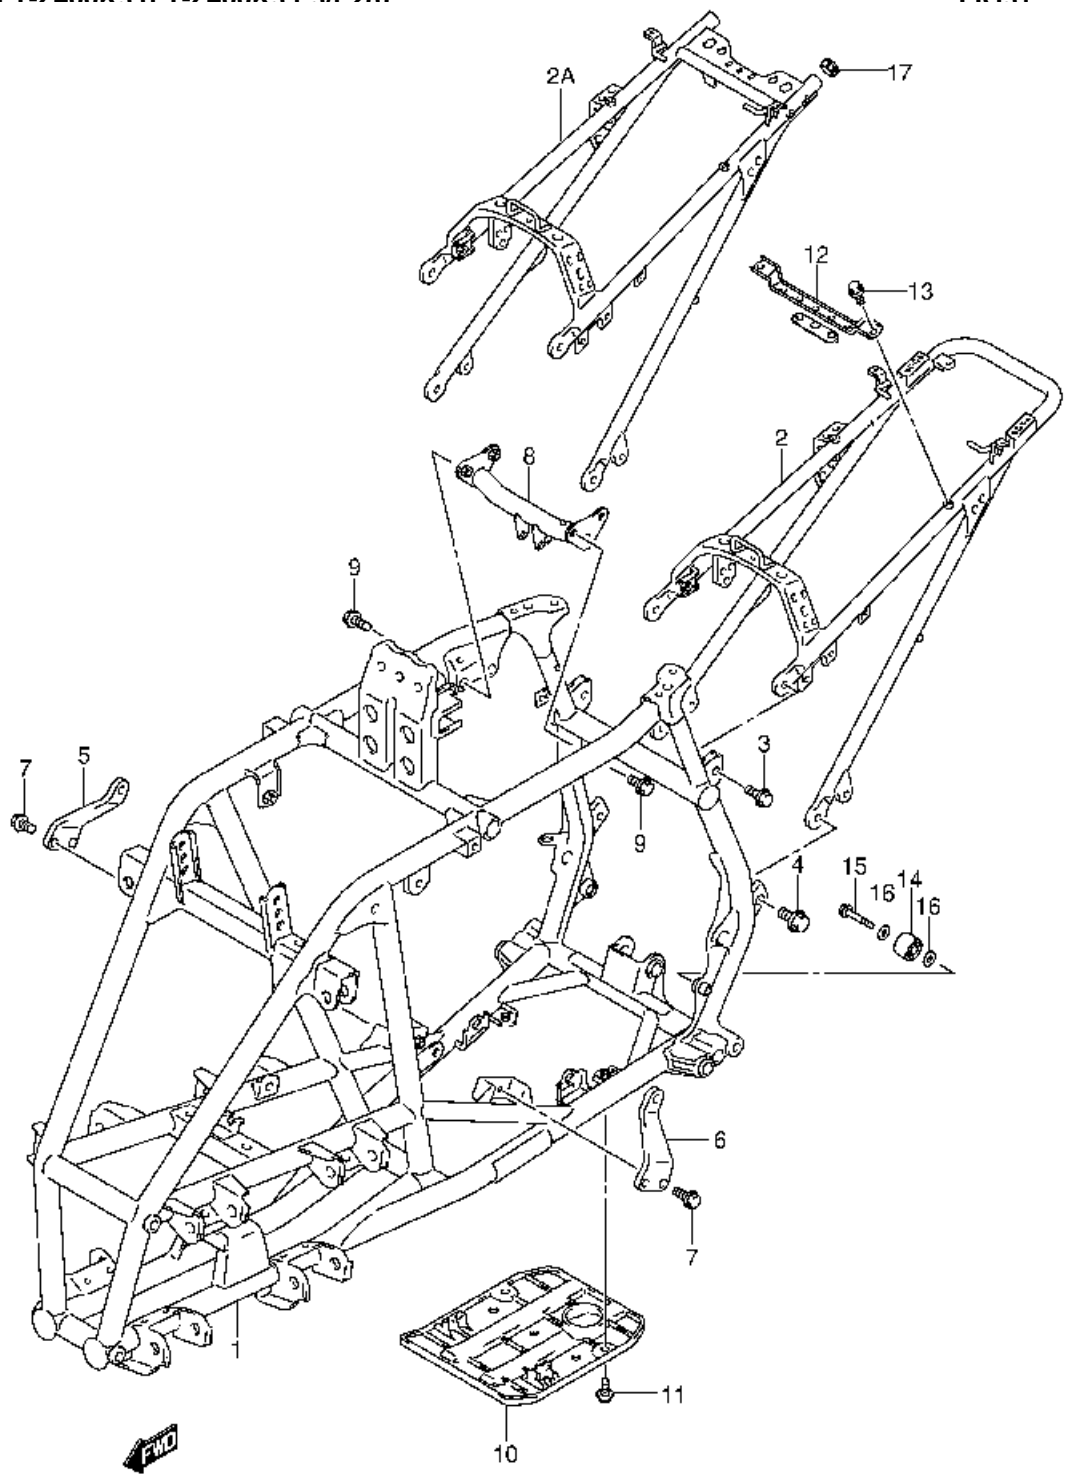

Ref No	Part No	Description
1	41100-07G10-YU8	Frame (gray)
2a	41200-07G10-YD8	Rail, Seat (silver)
2a	41200-07G20-YD8	Rail, Seat (silver)
3	09103-08266	Bolt, Upper
4	09103-10293	Bolt, Lower
5	41911-07G00	Plate, Mount Front Rh
6	41912-07G00	Plate, Mount Front Lh
7	01550-08203	Bolt
8	41990-07G00	Plate, Mount Upper
9	01550-08163	Bolt
10	42511-07G00	Protector, Engine
11	09111-06063	Bolt
12	41560-07G00	Plate, Battery
13	01550-06163	Bolt
14	43910-37F00	Roller, Chain Control
15	09103-08083	Bolt
16	09181-08111	Washer
17	43978-24500	Cap, Seat Rail