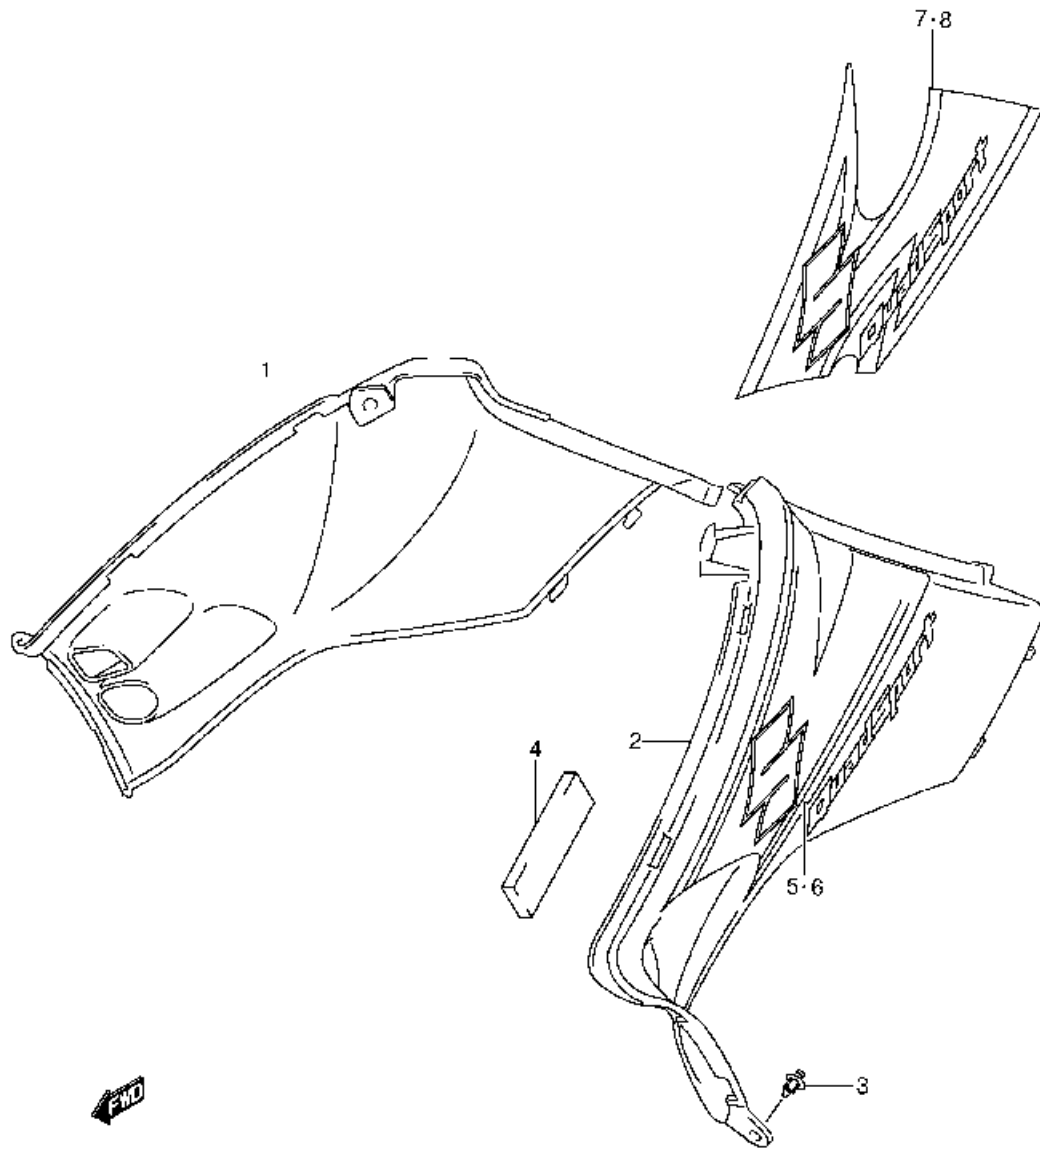

Ref No	Part No	Description
1	53112-07G00-YU1	Cover, Side Rh (yellow)
1	53112-07G00-019	Cover, Side Rh (black)
2	53122-07G00-YU1	Cover, Side Lh (yellow)
2	53122-07G00-019	Cover, Side Lh (black)
3	09409-07333	Clip
4	53145-07G00	Cushion
7	68155-07G20-KD2	Tape, Side Rh
7	68155-07G20-YDS	Tape, Side Rh
8	68156-07G20-KD2	Tape, Side Lh
8	68156-07G20-YDS	Tape, Side Lh