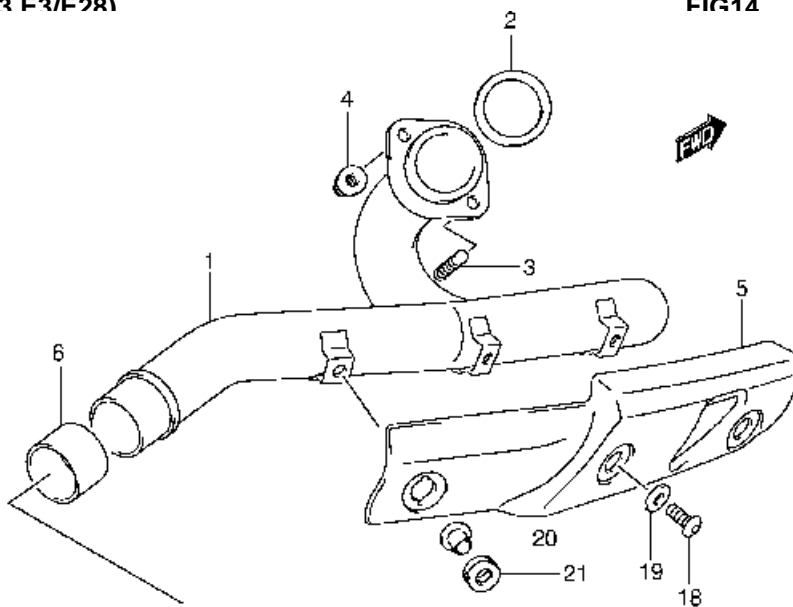

Ref No	Part No	Description
1	14150-07G00	Pipe, Exhaust
2	14181-29E02	Gasket, Exhaust Pipe
3	01421-08253	Stud Bolt
4	08319-31083	Nut
5	14180-07G00	Cover, Exhaust Pipe
6	14771-07G00	Connector, Muffler
7	14310-07G10	Body, Muffler
8	14459-07G00	. . Clamp
9	07120-08403	. . Bolt
10	14424-07G01	. . Spacer
11	14773-29F00	. . Gasket
12	14850-07G10	. . Arrester
13	09106-06076	. . Bolt
14	09160-08503	Washer
15	09180-08152	Spacer
16	09320-12071	Cushion
17	07120-08403	Bolt
18	09139-06109	Screw, Exhaust Pipe Cover
19	14184-07G00	Washer, Exhaust Pipe Cover
20	14185-07G00	Spacer, Exhaust Pipe Cover
21	09320-08069	Cushion, Exhaust Pipe Cover