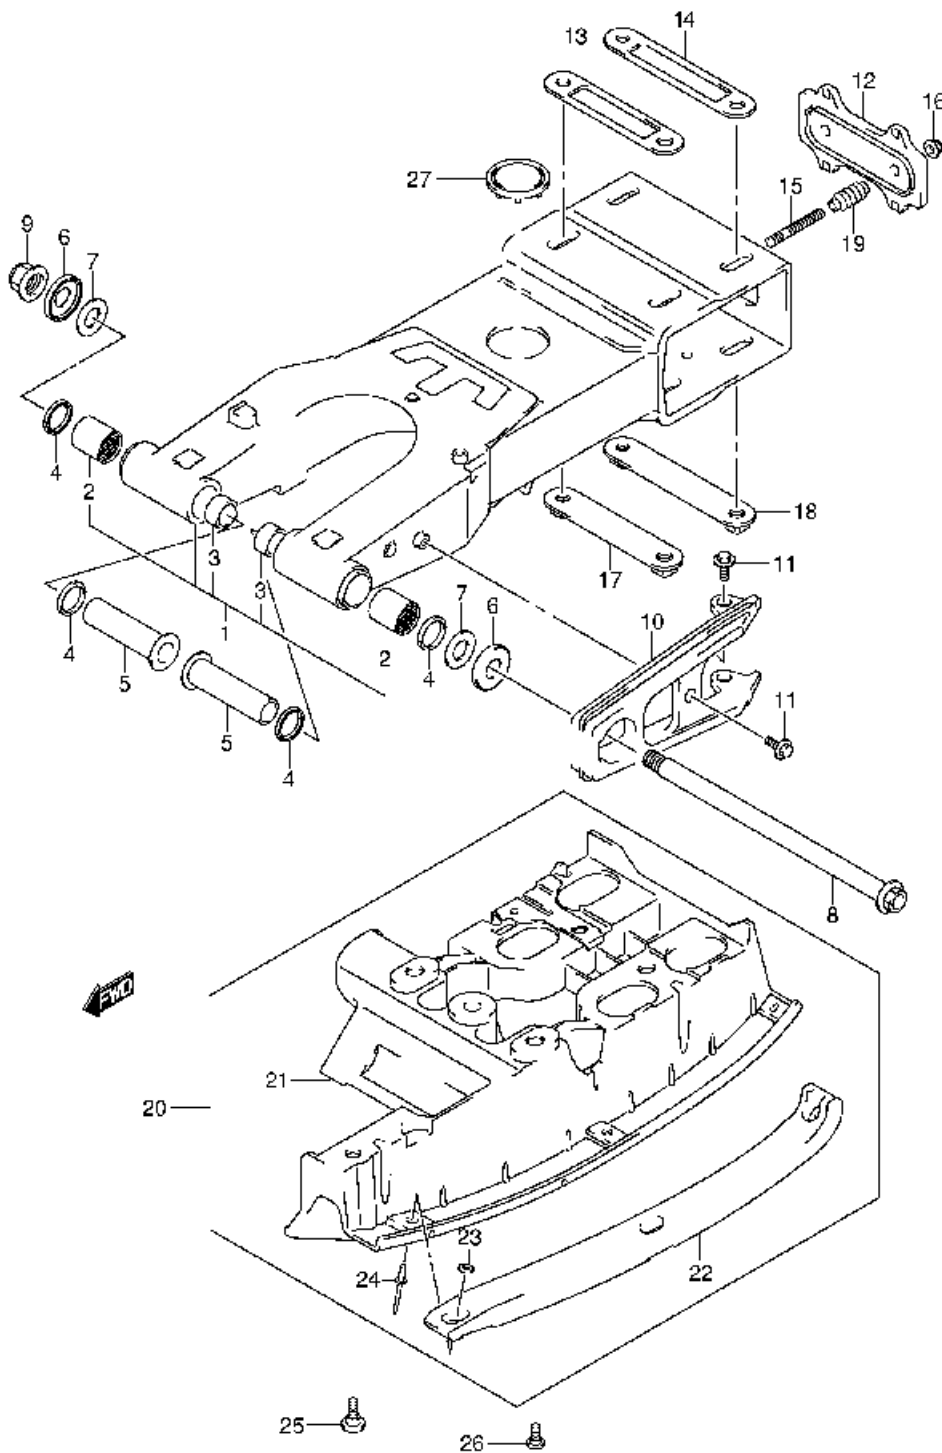

Ref No	Part No	Description
1	61100-07890	Swinging Arm Set, Rear
2	09263-22017	• . Bearing, Pivot
3	61261-07G00	• . Bush, Rear Swinging Arm Pivot
4	09285-22001	Seal, Pivot Bearing
5	61252-07G00	Spacer
6	61262-28C10	Cover, Pivot Dust
7	08211-17341	Washer, Thrust
8	61211-07G00	Shaft, Pivot
9	08319-31168	Nut
10	61273-07G00	Buffer, Chain Touch Defense
11	09116-06192	Bolt
12	61421-01C01	Plate, Chain Adjuster
13	64718-07G00	Washer, Axle Housing Set Front
14	64719-07G00	Washer, Axle Housing Set Rear
15	09108-08209	Bolt, Chain Adjuster
16	08319-31087	Nut, Chain Adjuster
17	61470-07G00	Washer, Axle Housing Set Front
18	61480-07G00	Washer, Axle Housing Set Rear
19	61425-43B00	Boot, Chain Adjuster Bolt
20	61305-07G01	Guard Set, Swinging Arm Under
21	61390-07G11	• . Guard, Swinging Arm Under
22	61396-07G10	• . Buffer, Swgarm Guard
23	09160-04027	• . Washer, Buffer
24	09229-04048	• . Rivet, Buffer
25	61393-09F00	Bolt, Guard
26	09106-08154	Bolt, Guard Center
27	61222-05A01	Cap, Rear Swinging Arm