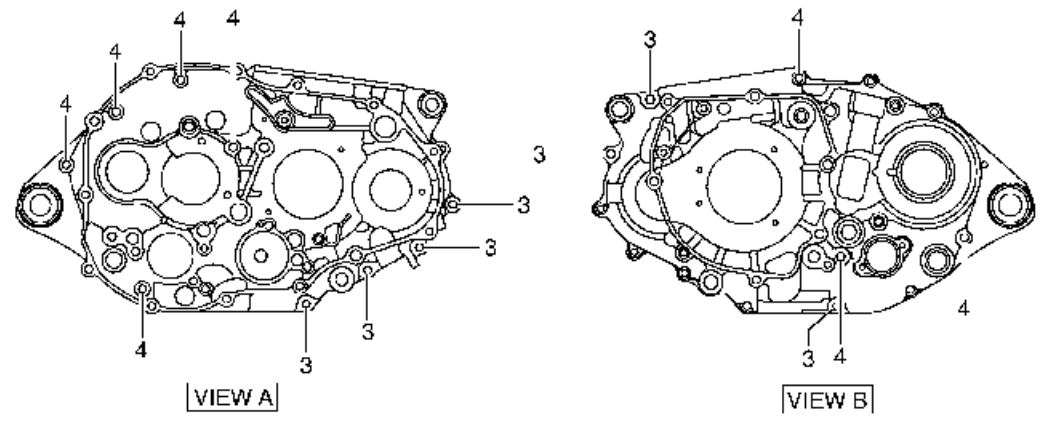

Ref No	Part No	Description
1	11301-07810	Crankcase Set
2	04211-13189	. Pin
3	01547-06403	. Bolt
4	01547-06703	. Bolt
5	09248-10010	. Plug, Oil Gallery
6	09168-10002	. Gasket
7	09493-28010	. Jet, Oil Gallery Cylinder
8	09280-04004	. O Ring
9	11323-29F00	. Separator, Oil No.1
10	11324-29F00	. Separator, Oil No.2
11	09125-06086	. Screw, Separator
12	09247-12011	Plug, Oil Drain
13	09168-12002	Gasket
14	11451-29F00	Pipe, Oil Inner No.1
15	11460-07G00	Pipe, T/m Oil Inner No.2
16	09280-05004	O Ring (d:1.9,id:4.8)
17	09280-07004	O Ring (d:1.9,id:6.8)
18	09103-10110	Bolt (10x100)
19	09103-10136	Bolt (10x180)
20	11611-09F51	Spacer, Engine Mounting (l:30)
21	09159-10058	Nut