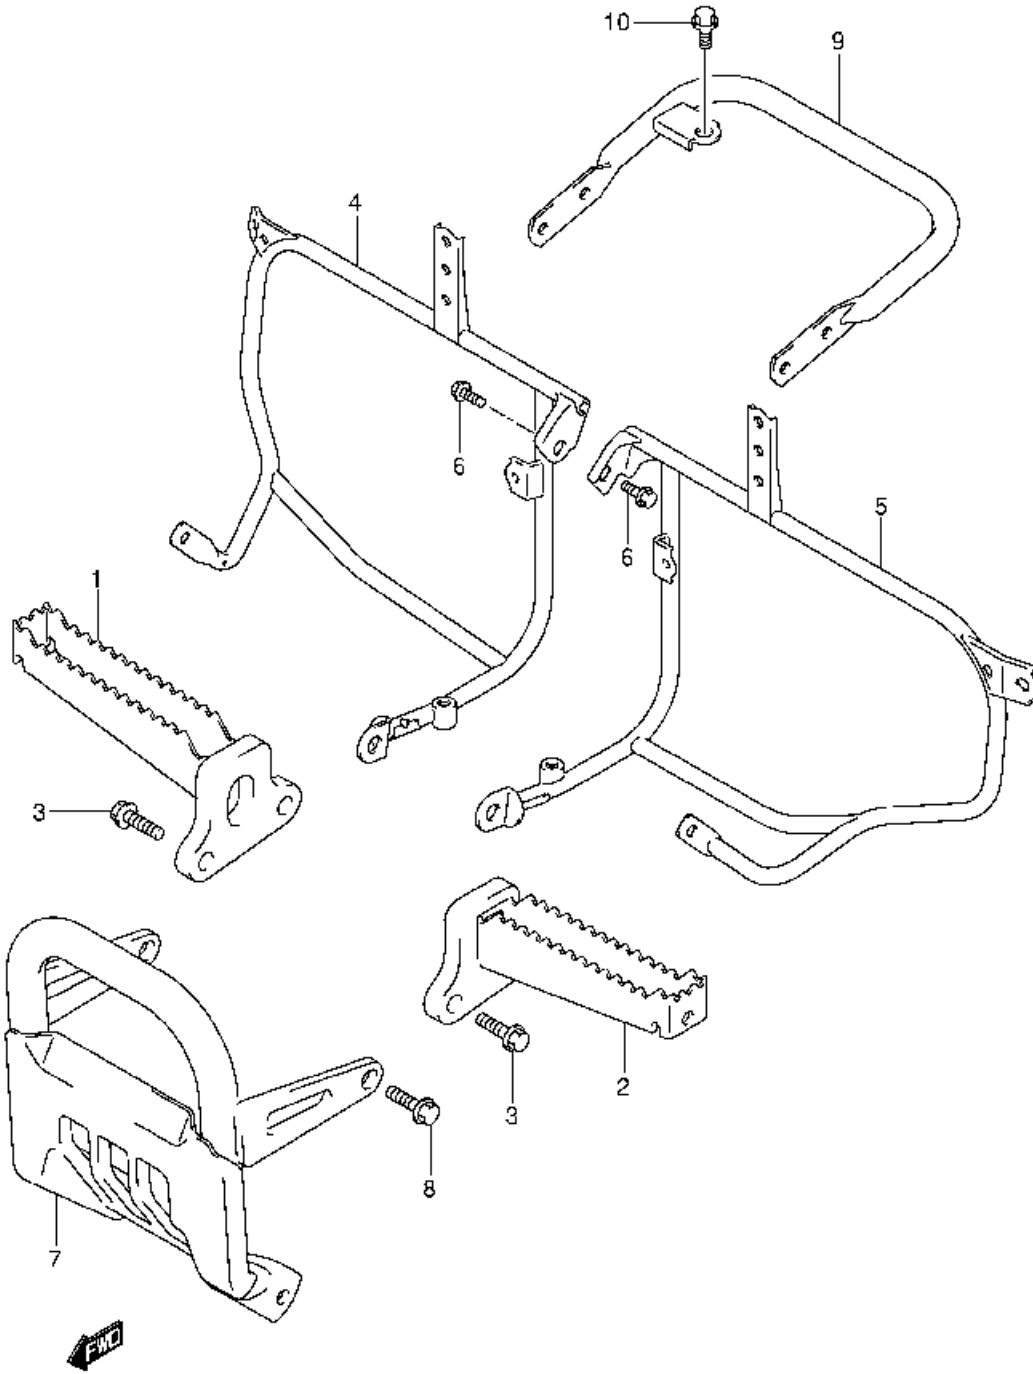

Ref No	Part No	Description
1	43510-07G10	Footrest, Rh
2	43520-07G10	Footrest, Lh
3	09103-10275	Bolt
4	43570-07G10	Reinforce, Mudguard Rh
5	43580-07G10	Reinforce, Mudguard Lh
6	09103-08266	Bolt
7	43990-07G00-YD8	Grip, Front (silver)
8	01550-08163	Bolt
9	43980-07G10-YD8	Grip, Rear (silver)
10	01550-08203	Bolt