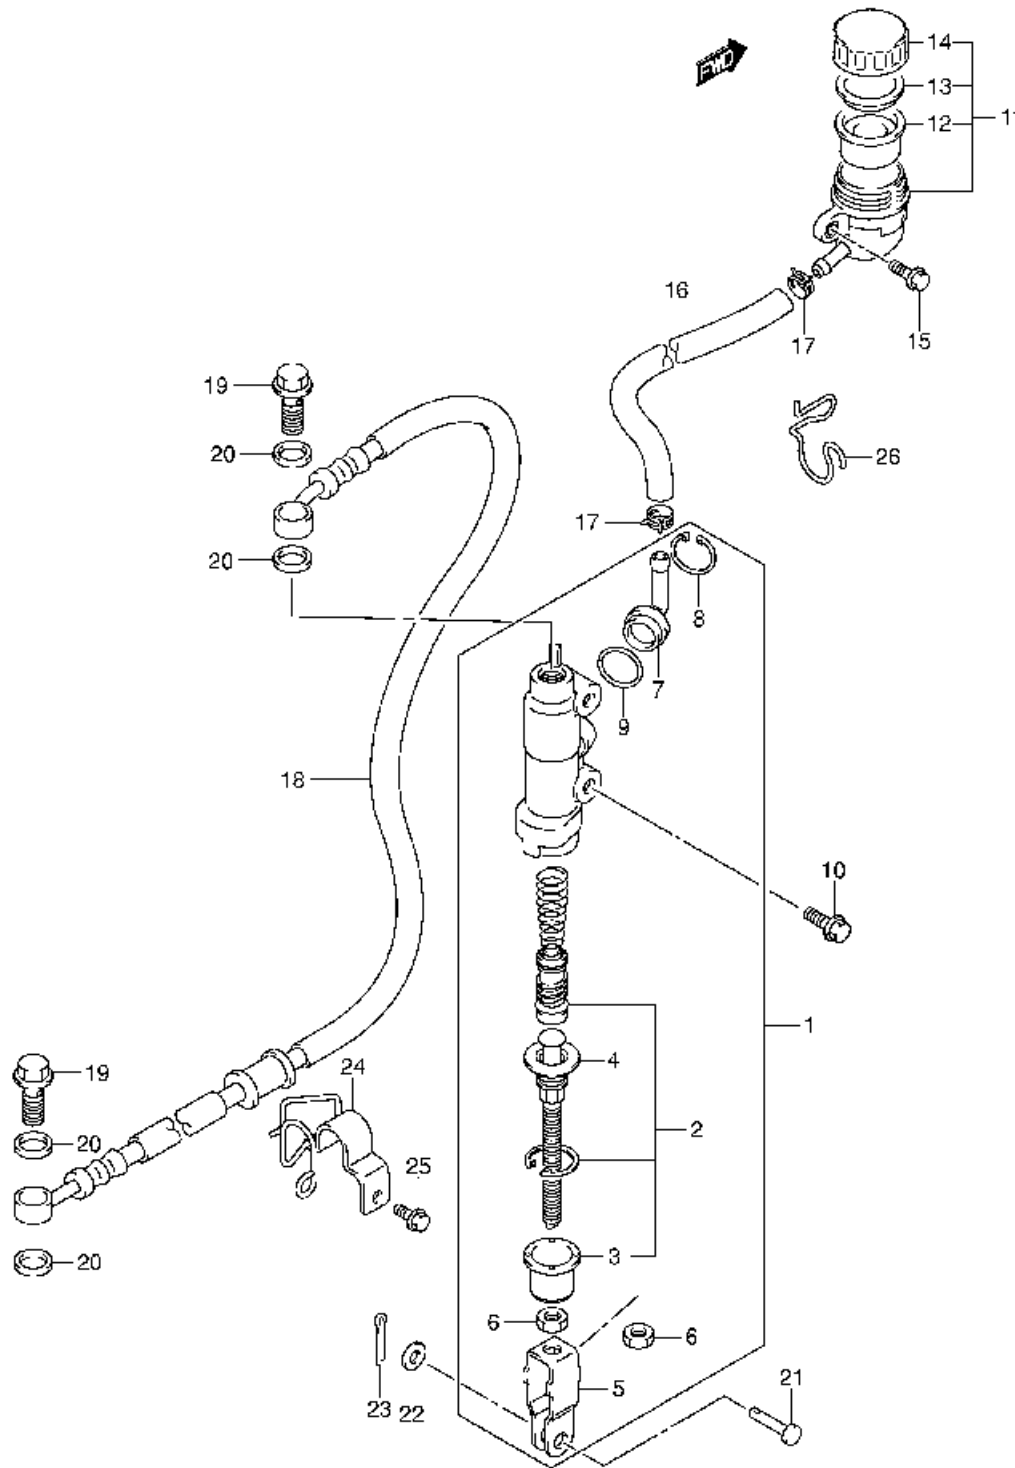

Ref No	Part No	Description
1	69600-07G00	Cylinder Assy, Rear Master
2	69600-34820	• Piston/cup Set
3	69691-00A00	• • Boot
4	69670-07G00	• Rod, Push
5	69692-07G00	• Yoke
6	69693-05A00	• Nut
7	69672-00B20	• Connector
8	69674-00B20	• Circlip
9	69686-34200	• O Ring
10	09103-06202	Bolt
11	69740-03D00	Tank Assy, Rear Reservoir
12	69667-00B20	• Diaphragm
13	69668-00B20	• Plate
14	69669-03D00	• Cap
15	01547-06123	Bolt
16	69730-07G00	Hose, Rear Reservoir Tank
17	09401-12404	Clip
18	69480-07G00	Hose, Rear Brake
19	09360-10042	Bolt, Union, 10x1.25x22
20	09161-10009	Washer, 10x15x1.5
21	09200-08048	Pin
22	09160-08119	Washer
23	04111-20158	Pin, Cotter
24	69260-07G00	Clamp, Rr Brake Hose
25	01547-06103	Bolt
26	69738-07G00	Guide, Rr Rsvr Tank Hose