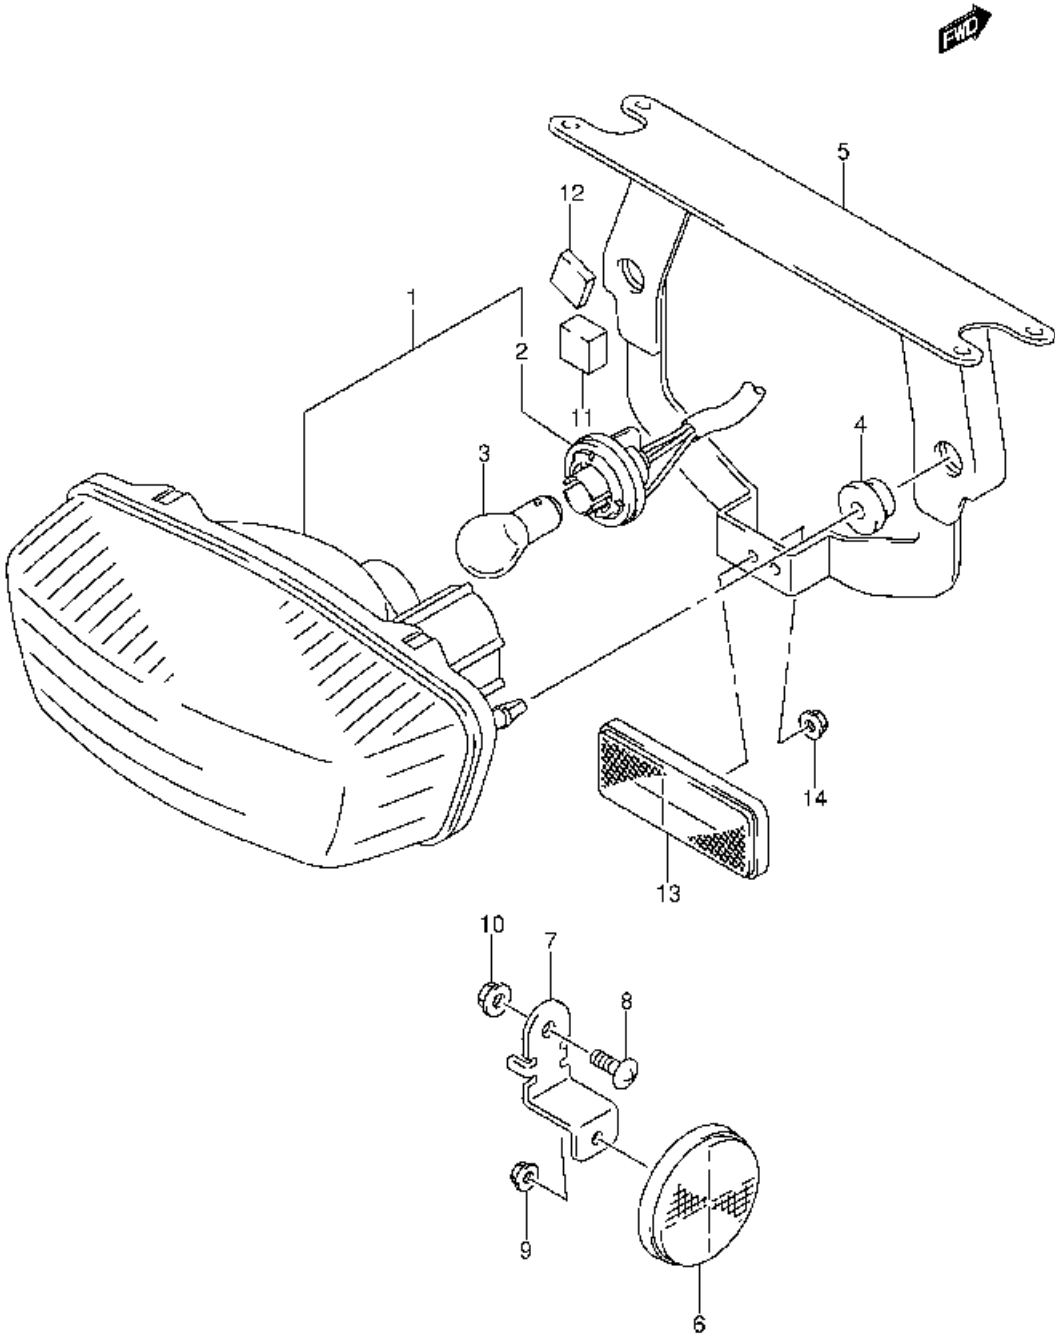

Ref No	Part No	Description
1	35710-03G00	Lamp Assy, Rear Comb
2	35718-03G00	• . Socket/cord Assy
3	09471-12083	• . Bulb (12v,21/5w)
4	09320-06023	Cushion
5	35726-07G10	Bracket, Rear Comb
6	35970-14A10	Reflector Assy, Rear Side
7	35975-07G00	Bracket, Rear Side Rr Rh
8	02142-06163	Screw, Rr Side Rr Bkt
9	08316-10053	Nut, Rr Side Rr
10	08316-10063	Nut, Rr Side Rr Bkt
11	33652-05G20	Cushion (12x17x17)
12	33652-07G10	Cushion (6x17x17)
13	35970-07F00	Reflector Assy, Rear
14	08316-10053	Nut