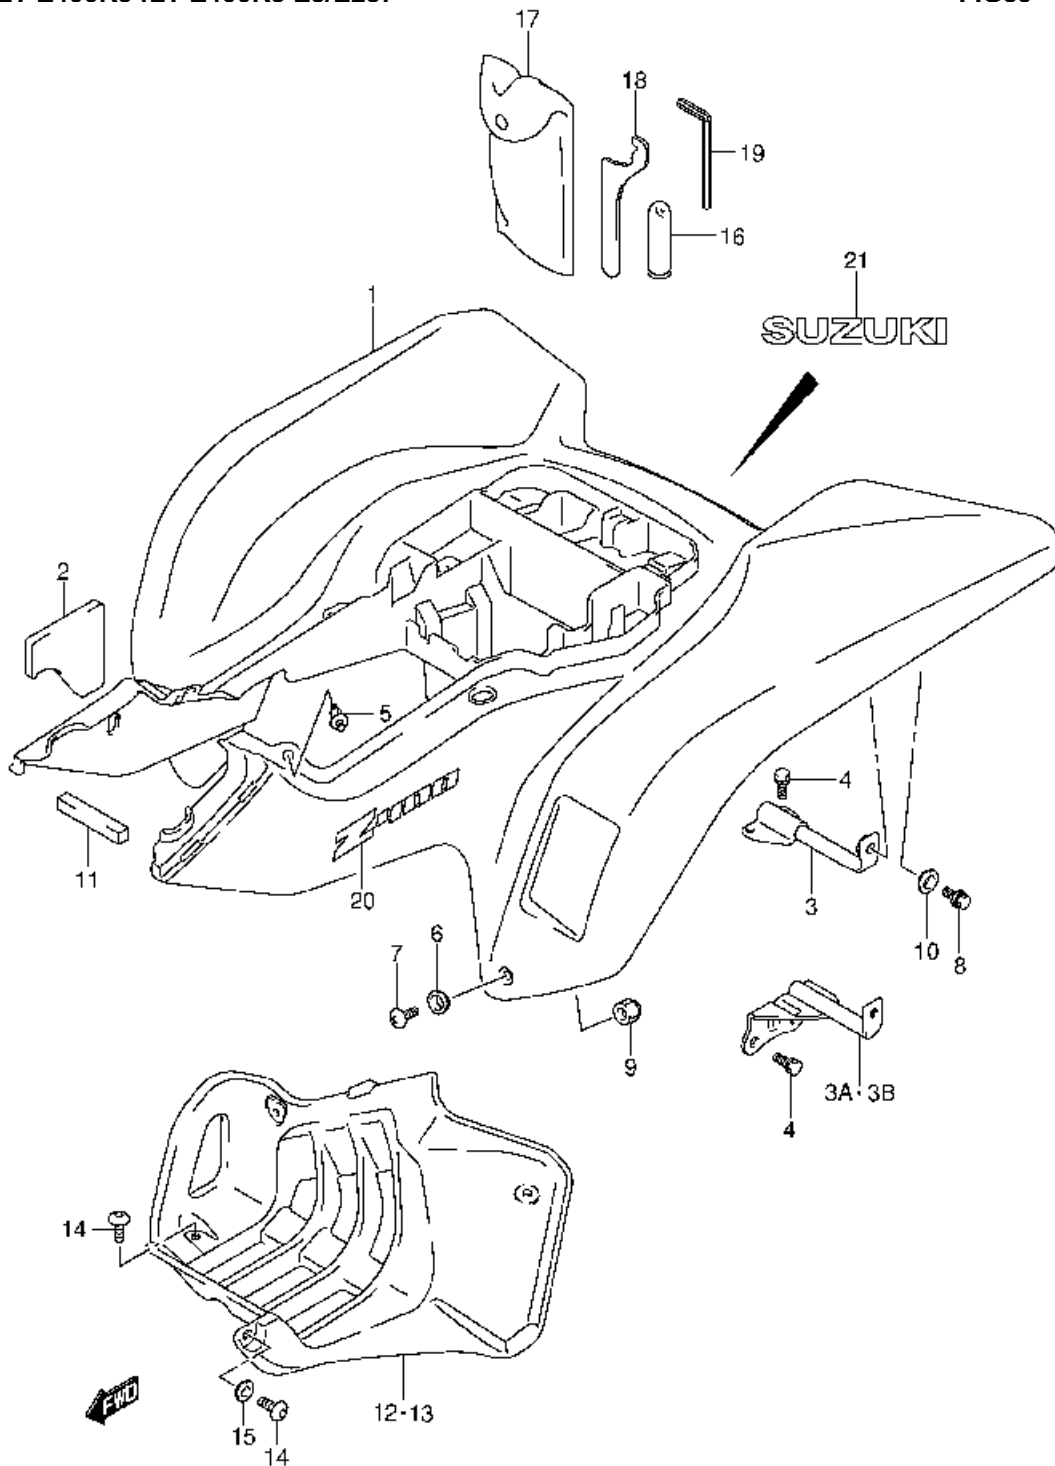

Ref No	Part No	Description
1	63111-07G00-YU1	Fender, Rear (yellow)
1	63111-07G00-30H	Fender, Rear (white)
2	63261-07G00	Shield
3a	63140-07G10	Bracket, Rh
3b	63150-07G10	Bracket, Lh
4	01570-06163	Bolt
5	09409-07333	Clip
6	09169-06045	Washer, Front
7	09139-06109	Bolt
8	01570-06203	Bolt, Rear
9	08319-21063	Nut
10	09169-06045	Washer Rear
11	63129-07G00	Cushion
12	63331-07G00-291	Mudguard, Footrest Rh (black)
13	63341-07G00-291	Mudguard, Footrest Lh (black)
14	09139-06109	Bolt
15	09169-06071	Washer
16	96200-18A02	Gauge, Air
17	09800-21046	Tool Assy
18	09822-00004	Clamp, Wrench
19	09816-00103	Hexagon Spanner, 4
21	68111-19B30-GY8	Emblem, "suzuki"
21	68111-19B30-8YM	Emblem, "suzuki"